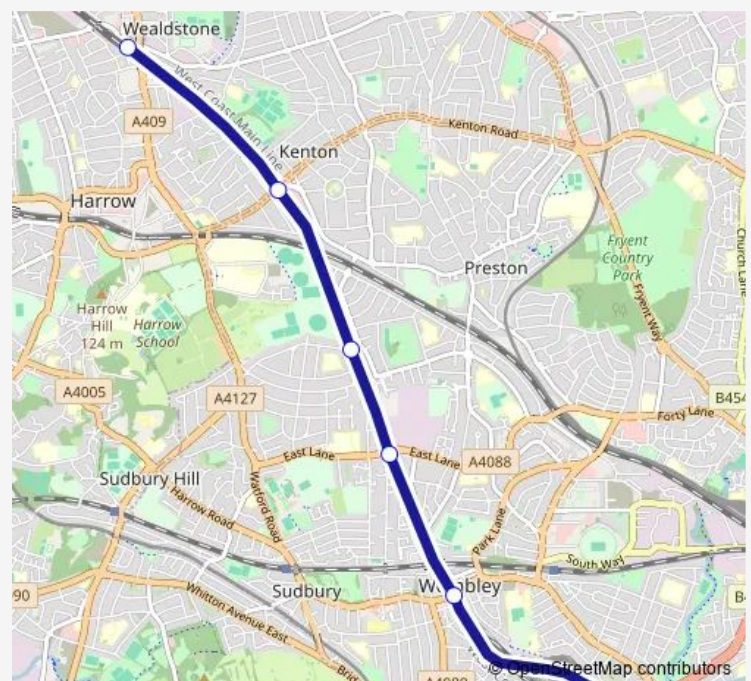

Metro London Underground Stonebridge Park - Harrow & Wealdstone

[Go to website](#)

Direction

Stonebridge Park — Harrow & Wealdstone

6 stops

[Open route schedule](#)

Stonebridge Park

Wembley Central

North Wembley

South Kenton

Kenton

Harrow & Wealdstone

Route schedule

Stonebridge Park — Harrow & Wealdstone

Monday	05:15
Tuesday	05:15
Wednesday	05:15
Thursday	05:15
Friday	05:15
Saturday	05:15
Sunday	06:59

Route info

Direction: Stonebridge Park

Stops: 6

Trip Duration: 0 hour 11 min

London Underground Metro time schedules and route maps are available in an offline PDF at busmaps.com. Use the busmaps.com website to see live bus times, train schedule or subway schedule, and step-by-step directions for all public transit in Wembley