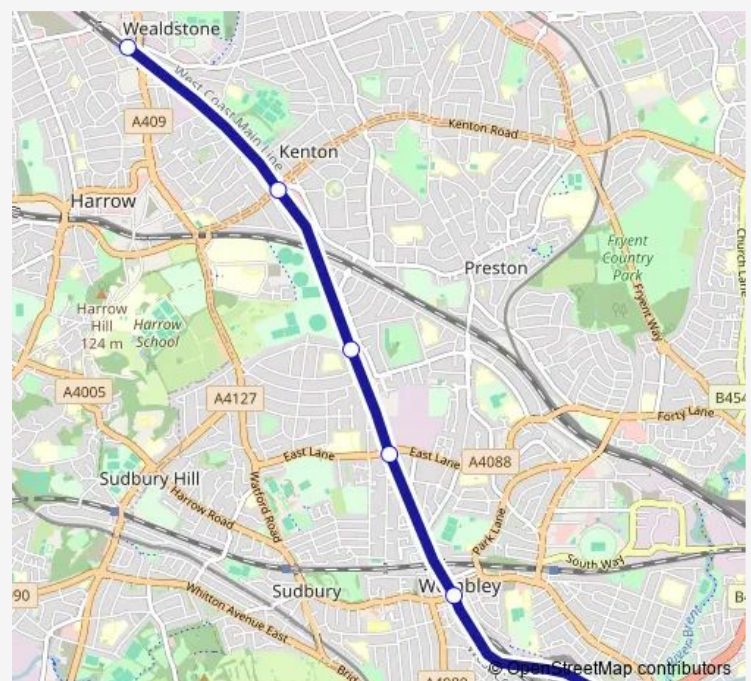

Metro London Underground Stonebridge Park - Harrow & Wealdstone

[Go to website](#)

Direction

Stonebridge Park — Harrow & Wealdstone

6 stops

[Open route schedule](#)

Stonebridge Park

Wembley Central

North Wembley

South Kenton

Kenton

Harrow & Wealdstone

Route schedule

Stonebridge Park — Harrow & Wealdstone

Monday	05:15
Tuesday	05:15
Wednesday	05:15
Thursday	05:15
Friday	05:15
Saturday	05:15
Sunday	06:59

Route info

Direction: Stonebridge Park

Stops: 6

Trip Duration: 0 hour 12 min

London Underground Metro time schedules and route maps are available in an offline PDF at busmaps.com. Use the busmaps.com website to see live bus times, train schedule or subway schedule, and step-by-step directions for all public transit in Wembley