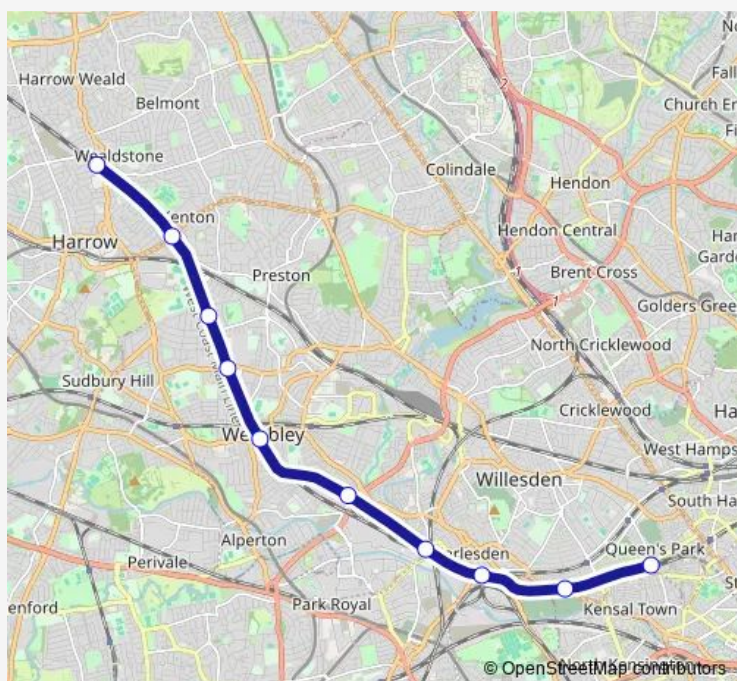

Willesden Junction

Harlesden

Stonebridge Park

Wembley Central

North Wembley

South Kenton

Kenton

Harrow & Wealdstone

Route schedule

Queens Park (London) — Harrow & Wealdstone

Monday	00:14-00:14 ⁺¹
Tuesday	00:14-00:14 ⁺¹
Wednesday	00:14-00:14 ⁺¹
Thursday	00:14-00:14 ⁺¹
Friday	00:14-00:14 ⁺¹
Saturday	00:14-23:58
Sunday	07:13-00:14 ⁺¹

Route info

Direction: Queens Park (London)

Stops: 10

Trip Duration: 0 hour 22 min

Direction

Harrow & Wealdstone — Queens Park (London)

10 stops

[Open route schedule](#)

Route info

Direction: Harrow & Wealdstone

Stops: 10

Trip Duration: 0 hour 22 min

London Underground Metro time schedules and route maps are available in an offline PDF at busmaps.com. Use the busmaps.com website to see live bus times, train schedule or subway schedule, and step-by-step directions for all public transit in London