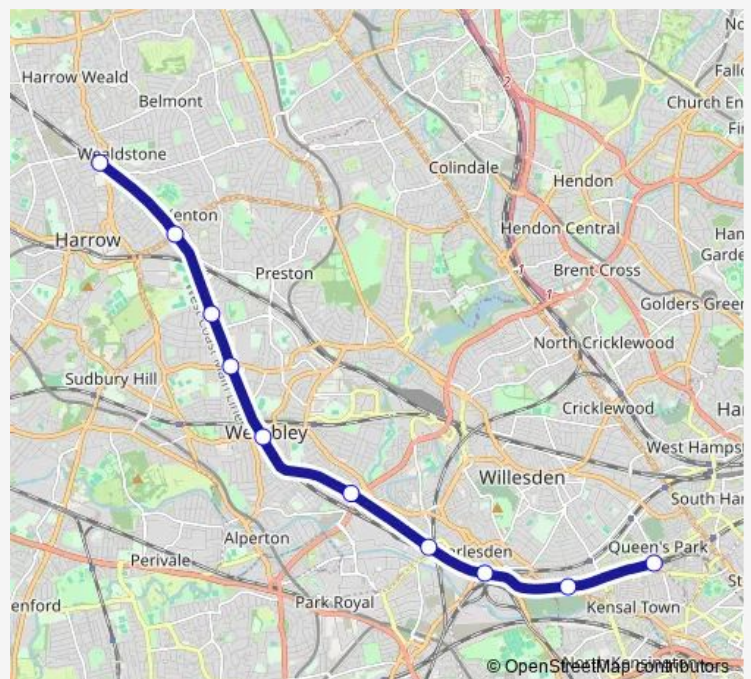

Willesden Junction

Harlesden

Stonebridge Park

Wembley Central

North Wembley

South Kenton

Kenton

Harrow & Wealdstone

Route schedule

Queens Park (London) — Harrow & Wealdstone

Monday	00:14-00:14 ⁺¹
Tuesday	00:14-00:14 ⁺¹
Wednesday	00:14-00:14 ⁺¹
Thursday	00:14-00:14 ⁺¹
Friday	00:14-00:14 ⁺¹
Saturday	00:14-23:58
Sunday	07:13-00:14 ⁺¹

Route info

Direction: Queens Park (London)

Stops: 10

Trip Duration: 0 hour 22 min

Direction

Harrow & Wealdstone — Queens Park (London)

10 stops

[Open route schedule](#)

Route info

Direction: Harrow & Wealdstone

Stops: 10

Trip Duration: 0 hour 22 min

London Underground Metro time schedules and route maps are available in an offline PDF at busmaps.com. Use the busmaps.com website to see live bus times, train schedule or subway schedule, and step-by-step directions for all public transit in London