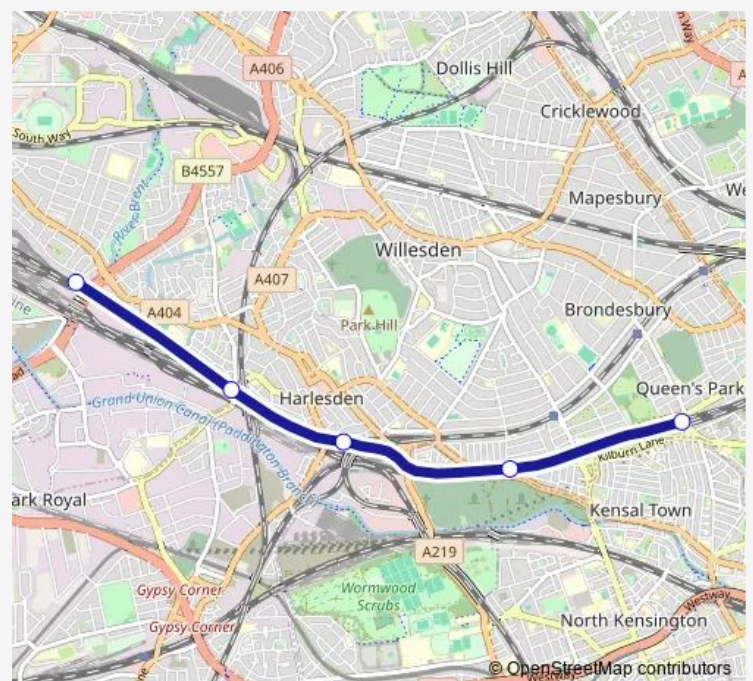

### Route schedule

Queens Park (London) — Stonebridge Park

|           |                           |
|-----------|---------------------------|
| Monday    | 00:02-00:40 <sup>+1</sup> |
| Tuesday   | 00:02-00:40 <sup>+1</sup> |
| Wednesday | 00:02-00:40 <sup>+1</sup> |
| Thursday  | 00:02-00:40 <sup>+1</sup> |
| Friday    | 00:02-00:40 <sup>+1</sup> |
| Saturday  | 00:02-00:40 <sup>+1</sup> |
| Sunday    | 00:40-00:20 <sup>+1</sup> |

### Route info

Direction: Queens Park (London)

Stops: 5

Trip Duration: 0 hour 11 min

## Route schedule

Stonebridge Park — Queens Park (London)

|           |             |
|-----------|-------------|
| Monday    | 05:26-23:54 |
| Tuesday   | 05:26-23:54 |
| Wednesday | 05:26-23:54 |
| Thursday  | 05:26-23:54 |
| Friday    | 05:26-23:54 |
| Saturday  | 05:26-23:53 |
| Sunday    | 07:12-22:55 |

## Route info

Direction: Stonebridge Park

Stops: 5

Trip Duration: 0 hour 12 min

London Underground Metro time schedules and route maps are available in an offline PDF at [busmaps.com](https://busmaps.com). Use the [busmaps.com](https://busmaps.com) website to see live bus times, train schedule or subway schedule, and step-by-step directions for all public transit in London