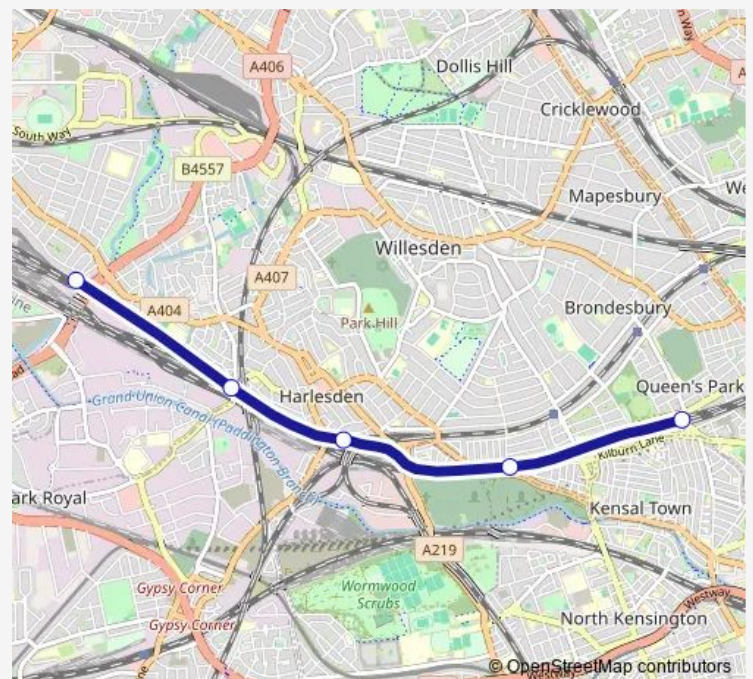

### Route schedule

Queens Park (London) — Stonebridge Park

Monday	00:02-00:40 <sup>+1</sup>
Tuesday	00:02-00:40 <sup>+1</sup>
Wednesday	00:02-00:40 <sup>+1</sup>
Thursday	00:02-00:40 <sup>+1</sup>
Friday	00:02-00:40 <sup>+1</sup>
Saturday	00:02-00:40 <sup>+1</sup>
Sunday	00:40-00:20 <sup>+1</sup>

### Route info

Direction: Queens Park (London)

Stops: 5

Trip Duration: 0 hour 11 min

**Direction**

Stonebridge Park — Queens Park (London)

5 stops

[Open route schedule](#)

## Route schedule

Stonebridge Park — Queens Park (London)

Monday	05:26-23:54
Tuesday	05:26-23:54
Wednesday	05:26-23:54
Thursday	05:26-23:54
Friday	05:26-23:54
Saturday	05:26-23:53
Sunday	07:12-22:55

## Route info

Direction: Stonebridge Park

Stops: 5

Trip Duration: 0 hour 12 min

London Underground Metro time schedules and route maps are available in an offline PDF at [busmaps.com](http://busmaps.com). Use the [busmaps.com](http://busmaps.com) website to see live bus times, train schedule or subway schedule, and step-by-step directions for all public transit in London