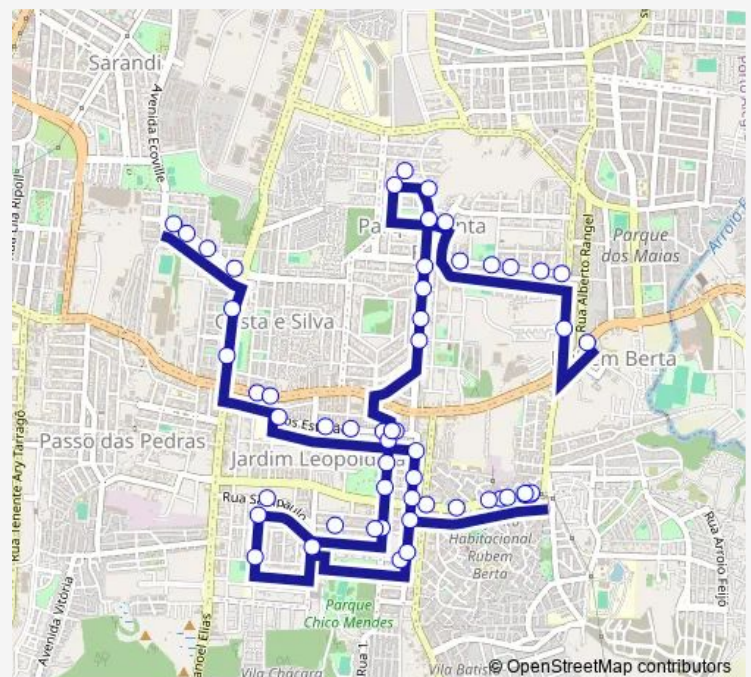

### Route schedule

Silvestre Felix Rodrigues 567 Praça — Baltazar DE Oliveira Garcia S/N

Monday 12:00

Tuesday 12:00

Wednesday 12:00

Thursday 12:00

Friday 12:00

Saturday —

### Route info

Direction: Silvestre Felix Rodrigues 567 Praça

Stops: 56

Trip Duration: 0 hour 40 min

6331 — Costa E Silva (Escolar)

Germano Basler DF 311

Jose Pereira DE Borba AL 405

DR Vargas Neto 680