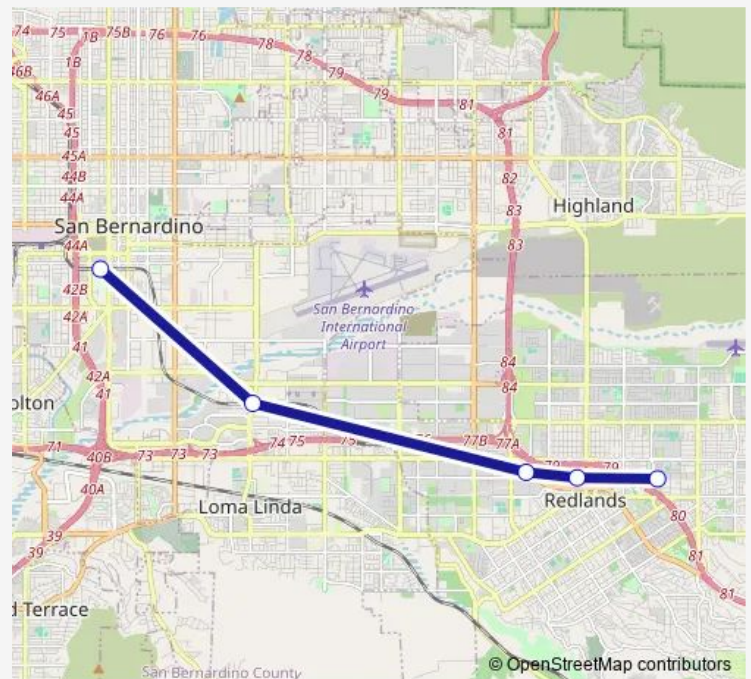

[Go to website](#)

Direction
 L. A. Union Station Metrolink Station — San Bernardino - Downtown Metrolink Station

14 stops

[Open route schedule](#)

- L. A. Union Station Metrolink Station
- Cal State LA Metrolink Station
- El Monte Metrolink Station
- Baldwin Park Metrolink Station
- Covina Metrolink Station
- Pomona (North) Metrolink Station
- Claremont Metrolink Station
- Montclair Metrolink Station
- Upland Metrolink Station
- Rancho Cucamonga Metrolink Station
- Fontana Metrolink Station
- Rialto Metrolink Station
- San Bernardino Depot Metrolink Station
- San Bernardino - Downtown Metrolink Station

Route schedule

L. A. Union Station Metrolink Station — San Bernardino - Downtown Metrolink Station

Monday	06:38-20:38
Tuesday	06:38-20:38
Wednesday	06:38-20:38
Thursday	06:38-20:38
Friday	06:38-20:38
Saturday	08:38-21:38
Sunday	08:38-21:38

Route info

Direction: L. A. Union Station Metrolink Station

Stops: 14

Trip Duration: 1 hour 34 min

Metrolink San Bernardino Line

Direction

L. A. Union Station Metrolink Station — Redlands - Downtown Metrolink Station

7 stops

[Open route schedule](#)

L. A. Union Station Metrolink Station

Cal State LA Metrolink Station

Covina Metrolink Station

Montclair Metrolink Station

Rancho Cucamonga Metrolink Station

San Bernardino Depot Metrolink Station