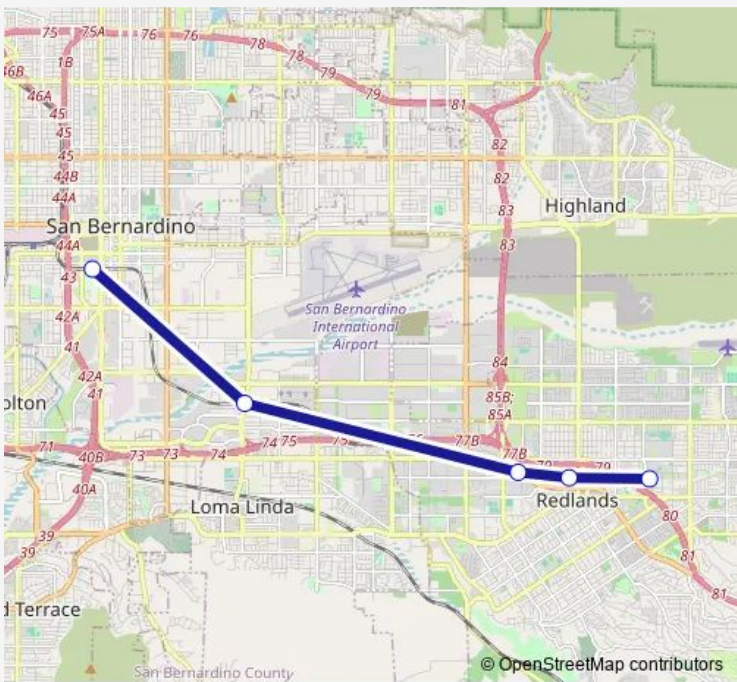

Rail Metrolink San Bernardino Line

[Go to website](#)

Direction
 L. A. Union Station Metrolink Station — Redlands - Downtown Metrolink Station

15 stops

[Open route schedule](#)

- L. A. Union Station Metrolink Station
- Cal State LA Metrolink Station
- El Monte Metrolink Station
- Baldwin Park Metrolink Station
- Covina Metrolink Station
- Pomona (North) Metrolink Station
- Claremont Metrolink Station
- Montclair Metrolink Station
- Upland Metrolink Station
- Rancho Cucamonga Metrolink Station
- Fontana Metrolink Station
- Rialto Metrolink Station
- San Bernardino Depot Metrolink Station
- San Bernardino - Downtown Metrolink Station
- Redlands - Downtown Metrolink Station

Route schedule
 L. A. Union Station Metrolink Station — Redlands - Downtown Metrolink Station

Monday	06:40-21:40
Tuesday	06:40-21:40
Wednesday	06:40-21:40
Thursday	06:40-21:40
Friday	06:40-21:40
Saturday	08:38-21:38
Sunday	08:38-21:38

Route info

Direction: L. A. Union Station Metrolink Station

Stops: 15

Trip Duration: 2 hour 7 min

Direction

Redlands - University Metrolink Station — San Bernardino - Downtown Metrolink Station

5 stops

[Open route schedule](#)

Redlands - University Metrolink Station

Redlands - Downtown Metrolink Station

Redlands - Esri Metrolink Station

San Bernardino - Tippecanoe Metrolink Station

San Bernardino - Downtown Metrolink Station

Route schedule