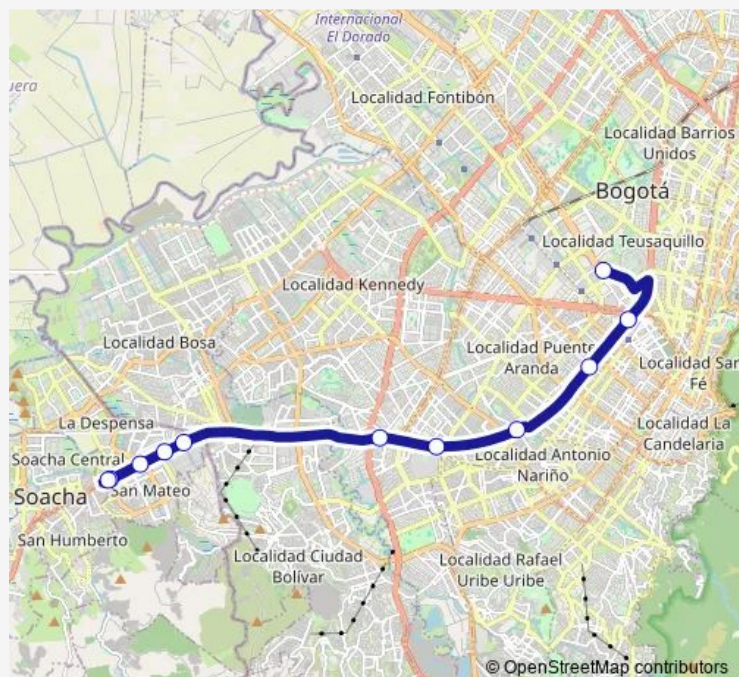

### Direction

San Mateo B - 2 — Corferias B - 4 o 6

11 stops

[Open route schedule](#)

San Mateo B - 2

San Mateo A - 4

Terreros B - 4

Leon XIII B - 4

### Route schedule

San Mateo B - 2 — Corferias B - 4 o 6

Monday 04:00-23:01

Tuesday 04:00-23:01

Wednesday 04:00-23:01

Thursday 04:00-23:01

Friday 04:00-23:01

Saturday 04:00-23:01

### Route info

Direction: San Mateo B - 2

Stops: 11

Trip Duration: 0 hour 33 min

K43 Bus time schedules and route maps are available in an offline PDF at [busmaps.com](https://busmaps.com). Use the [busmaps.com](https://busmaps.com) website to see live bus times, train schedule or subway schedule, and step-by-step directions for all public transit in Bogota