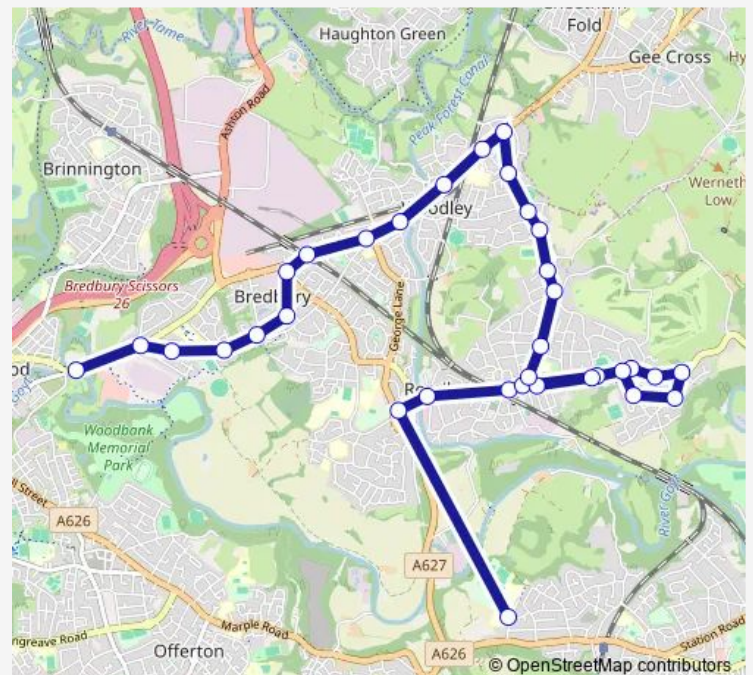

Green Lane

Romiley Station

Sandy Lane

Birchvale Drive

Cherry Tree Lane

Waterloo Road

Corcoran Drive

Alamein Drive

Thursday 15:20

Friday 15:20

Saturday —

Sunday —

Route info

Direction: Marple Hall School

Stops: 34

Trip Duration: 0 hour 32 min

32 stops

[Open route schedule](#)

Vernon Park

Welkin Road

Bredbury Bar

Davies Road

Dell Side

The Broadway

Thursday 07:00

Friday 07:00

Saturday —

Sunday —

Route info

Direction: Vernon Park

Stops: 32

Trip Duration: 0 hour 54 min