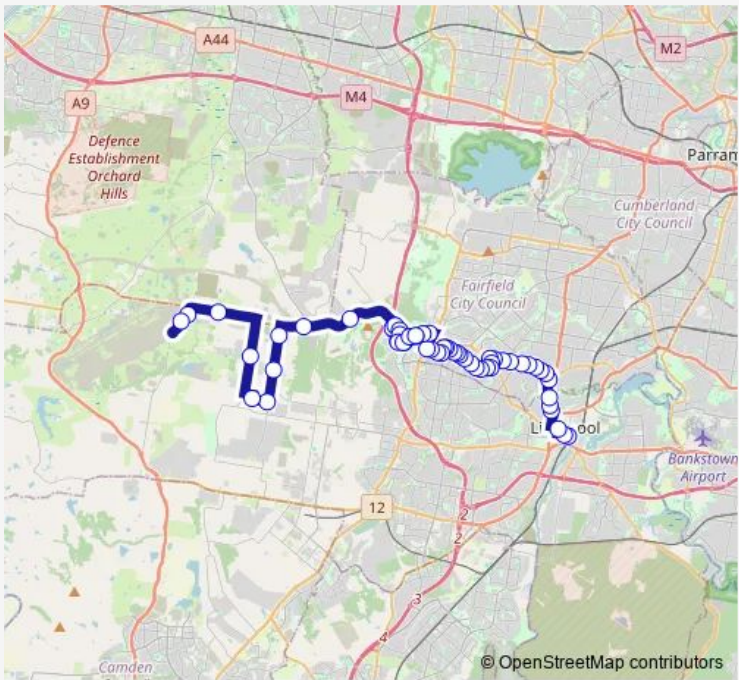

Bus 801 Liverpool to Badgerys Creek

[Go to website](#)

Direction
 Liverpool Station, Stand F — Badgerys Creek Airport Terminus, Badgerys Creek Rd
 54 stops
[Open route schedule](#)

- Liverpool Station, Stand F
- Moore St At Crawford Lane
- Westfield Liverpool, Northumberland St
- Orange Grove Rd At Grimson Cres
- Orange Grove Rd Before O'Brien Pde
- Orange Grove Rd Opp The Grove Homemaker Centre
- Cabramatta Golf Club, Orange Grove Rd
- Cabramatta Rd Opp Bauer Rd
- Cabramatta Rd Opp High St
- Mount Pritchard Community Hall, Cabramatta Rd West
- Cabramatta Rd West Opp Harrington St
- Cabramatta Rd West At Anderson Av
- Cabramatta Rd After Meadows Rd
- Cabramatta Rd W Before Katinka St
- Bonnyrigg High School, Cabramatta Rd W
- Cabramatta Rd W Before Elizabeth Dr
- Bonnyrigg High School, Elizabeth Dr
- Brown Rd Opp Howitt Pl
- Brown Rd At Simon Av
- Brown Rd Before Gemalla St
- Bonnyrigg Shops, Brown Rd

Route schedule
 Liverpool Station, Stand F — Badgerys Creek Airport Terminus, Badgerys Creek Rd

| | |
|-----------|-------|
| Monday | 15:00 |
| Tuesday | 15:00 |
| Wednesday | 15:00 |
| Thursday | 15:00 |
| Friday | 15:00 |
| Saturday | — |
| Sunday | — |

Route info
 Direction: Liverpool Station, Stand F
 Stops: 54
 Trip Duration: 1 hour 27 min

801 — Liverpool to Badgerys Creek **BusMaps**

Brown Rd At Cartier St

Brown Rd At Liverpool Parramatta Tway

Brown Rd After Kinghorne Rd

Elizabeth Dr Before Windsor Rd

Cecil Rd Opp 102

Cecil Rd Opp Goodrich Rd

Cecil Rd Opp 222

Selkirk Av After Cecil Rd

Georgina Rd At Mt Vernon Rd

Mount Vernon Rd At Mamre Rd

Elizabeth Dr At Duff Rd