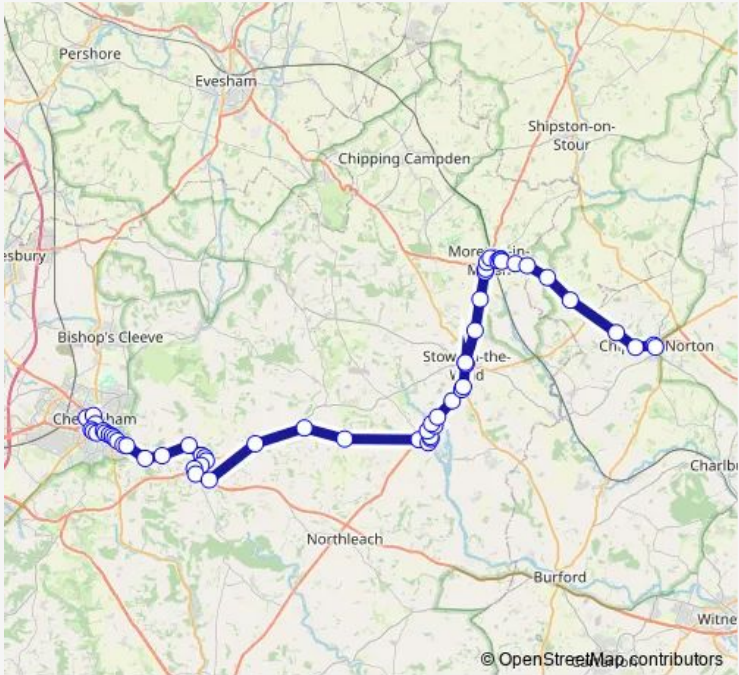

Bus 801 Cheltenham - Bourton-on-the-Water - Moreton-in-Marsh - Chipping Norton

[Go to website](#)

Direction
Chipping Norton School — Royal Well Bus Station
61 stops
[Open route schedule](#)

- Chipping Norton School
- West Street
- New Street
- Toy Lane Turn
- Cornwell Turn
- Turn
- Kitebrook Farm
- Four Shire School Farm
- Fire Service College
- Mosedale
- Davies Road
- Davies Road
- Stockwells
- Railway Station
- Corn Exchange
- Redesdale Place
- Community Hospital
- Turn
- Broadwell Turn
- Police Station
- Library

Route schedule
Chipping Norton School — Royal Well Bus Station

Monday	06:25-17:20
Tuesday	06:25-16:35
Wednesday	06:25-16:35
Thursday	06:25-17:20
Friday	06:25-17:20
Saturday	06:25-16:35
Sunday	08:30-17:20

Route info
Direction: Chipping Norton School
Stops: 61
Trip Duration: 1 hour 50 min

801 — Cheltenham - Bourton-on-the-Water - Moreton-in-Marsh - Chipping Norton **BusMaps**

Police Station

Number Four Hotel