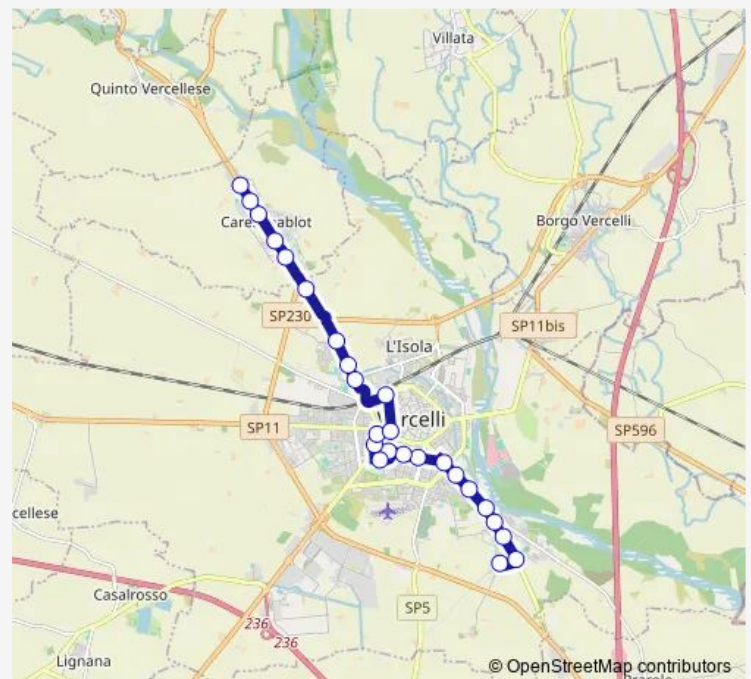

VERCELLI - PIAZZA CESARE BATTISTI

VERCELLI - VIA MASSAUA - VIA BENGASI - STADIO

VERCELLI - VIA MASSAUA

VERCELLI - PIAZZA LAZIO

VERCELLI - CORSO DE REGE, 91-100

Route schedule

CARESANABLOT - STABILIMENTO VOGLIAZZI — VERCELLI - CAPPUCCINI - VIA CASTIGLIANO

Monday 06:46-18:53

Tuesday 06:46-18:53

Wednesday 06:46-18:53

Thursday 06:46-18:53

Friday 06:46-18:53

Saturday 06:46-18:53

Sunday 10:05-17:53

Route info

Direction: CARESANABLOT - STABILIMENTO VOGLIAZZI

Stops: 25

Trip Duration: 0 hour 31 min

VERCELLI - CORSO CASALE

VERCELLI - CORSO PAPA GIOVANNI PAOLO II - VIA
MONTEBELLO

VERCELLI - CORSO PAPA GIOVANNI PAOLO II -
SCALISE

Direction: CARESANABLOT - STABILIMENTO VOGLIAZZI

Stops: 9

Trip Duration: 0 hour 9 min

801 Bus time schedules and route maps are available in an offline PDF at busmaps.com. Use the busmaps.com website to see live bus times, train schedule or subway schedule, and step-by-step directions for all public transit in Vercelli