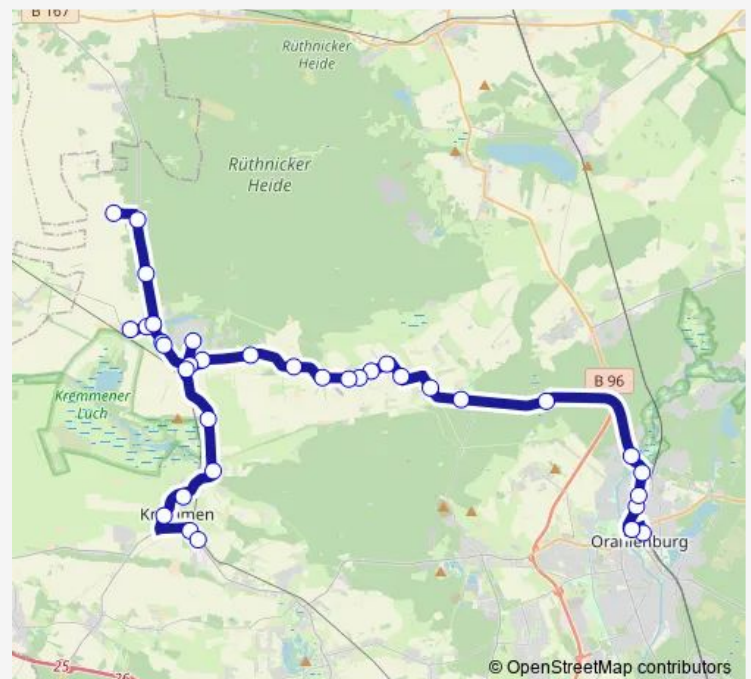

Saturday 13:02-17:03

Sunday 13:02-17:02

Route info

Direction: S Oranienburg Bhf

Stops: 36

Trip Duration: 1 hour 6 min

Beetz, Dorfstr.

Beetz, Schule