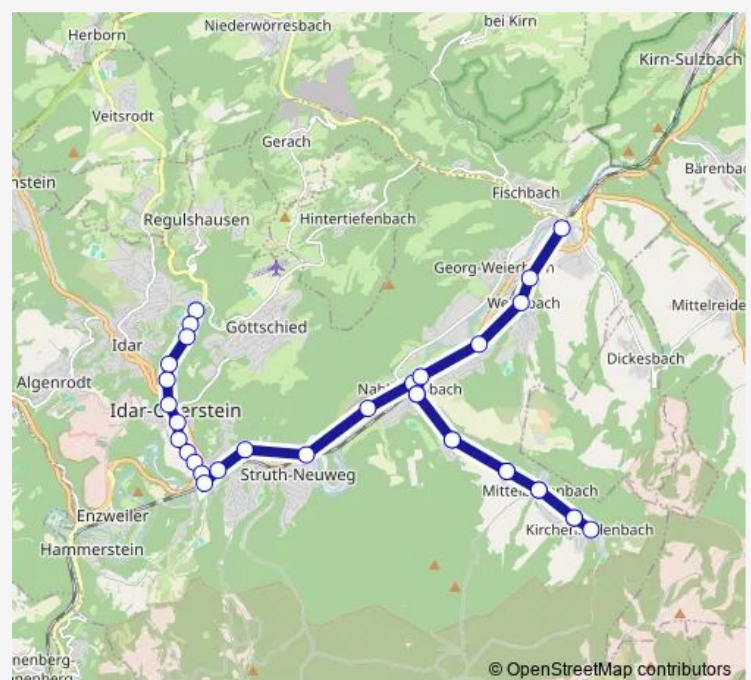

Nahbollenbach, Post

Weierbach, Junkerrech

Idar-Oberst, Schulzentrum Bein

Route schedule

Idar-Oberstein, Bahnhof — Idar-Oberst, Schulzentrum Bein

Monday 07:23-07:50

Tuesday 07:23-07:50

Wednesday 07:23-07:50

Thursday 07:23-07:50

Friday 07:23-07:50

Saturday —

Sunday —

Route info

Direction: Idar-Oberstein, Bahnhof

Stops: 21

Trip Duration: 0 hour 36 min

801

BusMaps

Direction

Idar-Oberstein, Bahnhof — Fischbach-Weierbach, Bf

23 stops

[Open route schedule](#)

Idar-Oberstein, Bahnhof

Oberstein, Wüstlautenbach