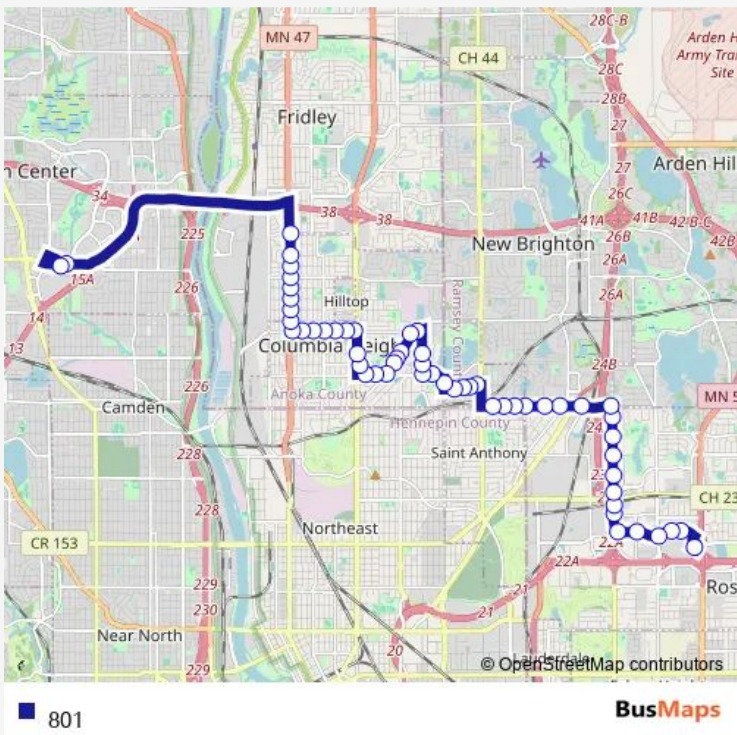

Bus 801

Go to website

Direction
 Bass Lake Rd & Northway Dr — Rosedale Transit Center & Gate C
 58 stops
[Open route schedule](#)

- Bass Lake Rd & Northway Dr
- University Service Rd & 53rd Ave Ne
- University Service Rd & 52nd Ave Ne
- University Service Rd & 51st Ave Ne
- University Service Rd & 50th Ave Ne
- University Service Rd & 49th Ave Ne
- University Service Rd & 48th Ave Ne
- University Service Rd & 47th Ave Ne
- University Service Rd & 46th Ave Ne
- University Service Rd & 45th Ave Ne
- University Service Rd & 44th Ave Ne
- 44th Ave NE & 5th St Ne
- 44th Ave NE & Jefferson St
- 44th Ave NE & Monroe St Ne
- 44th Ave NE & Jackson St
- 44th Ave NE & Central Ave Ne
- Central Ave NE & 42nd Ave Ne
- Columbia Heights Transit Center Gate D
- 40th Ave NE & #965
- 40th Ave NE & Reservoir Blvd
- Reservoir Blvd & 41st Ave Ne

Route schedule
 Bass Lake Rd & Northway Dr — Rosedale Transit Center & Gate C

Monday	05:32-18:30
Tuesday	05:32-18:30
Wednesday	05:32-18:30
Thursday	05:32-18:30
Friday	05:32-18:30
Saturday	—
Sunday	—

Route info
 Direction: Bass Lake Rd & Northway Dr
 Stops: 58
 Trip Duration: 0 hour 45 min

Cleveland Ave N & Centre Pointe Dr (N)

Cleveland Ave N & Lydia Ave

Cleveland Ave N & Centre Pointe Dr (S)

Iona Lane & I-35W and Co Rd C P&R

Mount Ridge Rd & Twin Lakes Pkwy

Cleveland Ave & Rosegate Ave

Cleveland Ave & Oakcrest Ave

57 stops

[Open route schedule](#)

Rosedale Transit Center & Gate C

Co Rd B-2 & American St

Co Rd B-2 & Rosedale Commons

Co Rd B-2 & Fairview Ave

Co Rd B-2 & Prior Ave

Co Rd B-2 & Cleveland Ave