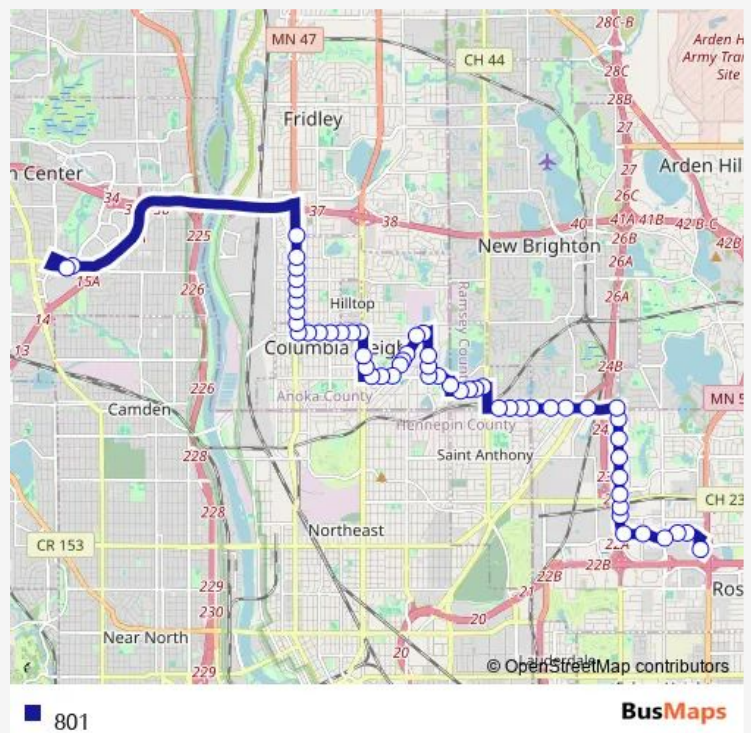

Columbia Heights Transit Center Gate D

40th Ave NE & #965

40th Ave NE & Reservoir Blvd

Reservoir Blvd & 41st Ave Ne

### Route schedule

Bass Lake Rd & Northway Dr — Rosedale Transit Center & Gate C

Monday 05:32-18:30

Tuesday 05:32-18:30

Wednesday 05:32-18:30

Thursday 05:32-18:30

Friday 05:32-18:30

Saturday —

### Route info

Direction: Bass Lake Rd & Northway Dr

Stops: 58

Trip Duration: 0 hour 44 min

Reservoir Blvd & Circle Terrace

Reservoir Blvd & 42nd Ave Ne

Reservoir Blvd & Mcleod St Ne

Reservoir Blvd & 43rd Ave Ne