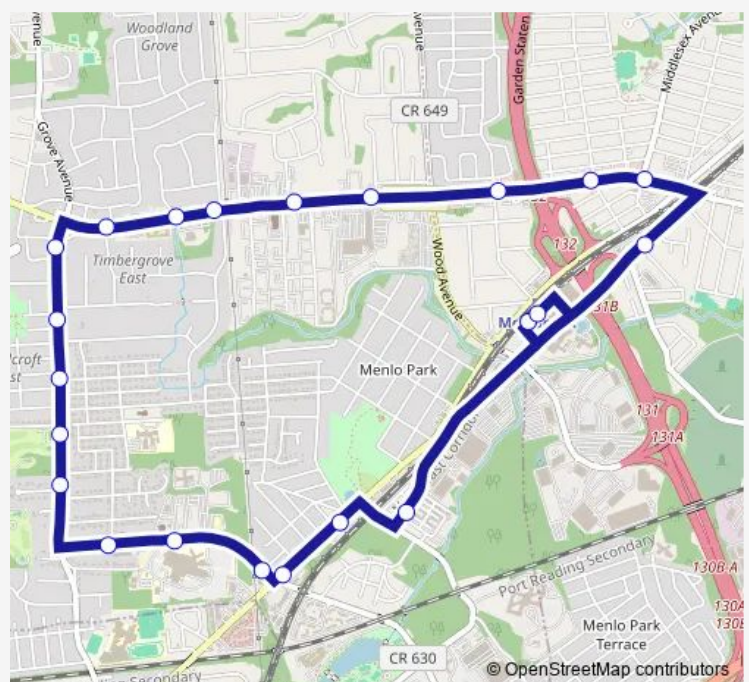

RT-27 (LINCOLN HWY) AT HARVEY AVENUE

THORNALL ST 266' N OF EVERGREEN RD.

### Route schedule

METROPARK RAIL STATION BUS LANE 1 — ARRIVE METROPARK RAIL STATION#

Monday	16:11-20:39
Tuesday	16:11-20:39
Wednesday	16:11-20:39
Thursday	16:11-20:39
Friday	16:11-20:39
Saturday	—
Sunday	—

### Route info

Direction: METROPARK RAIL STATION BUS LANE 1

Stops: 22

Trip Duration: 0 hour 22 min

ARRIVE METROPARK RAIL STATION#

**Direction**

METROPARK RAIL STATION BUS LANE 1 — ARRIVE  
METROPARK RAIL STATION#

23 stops

[Open route schedule](#)

METROPARK RAIL STATION BUS LANE 1

RT-27 (LINCOLN HWY) AT WOOD AVE

RT-27 (Lincoln HWY) AT Phillip St

RT-27 (Lincoln HWY) AT Frederic St

RT-27 (LINCOLN HWY) AT ELIZABETH AVE

James ST AT Egan St