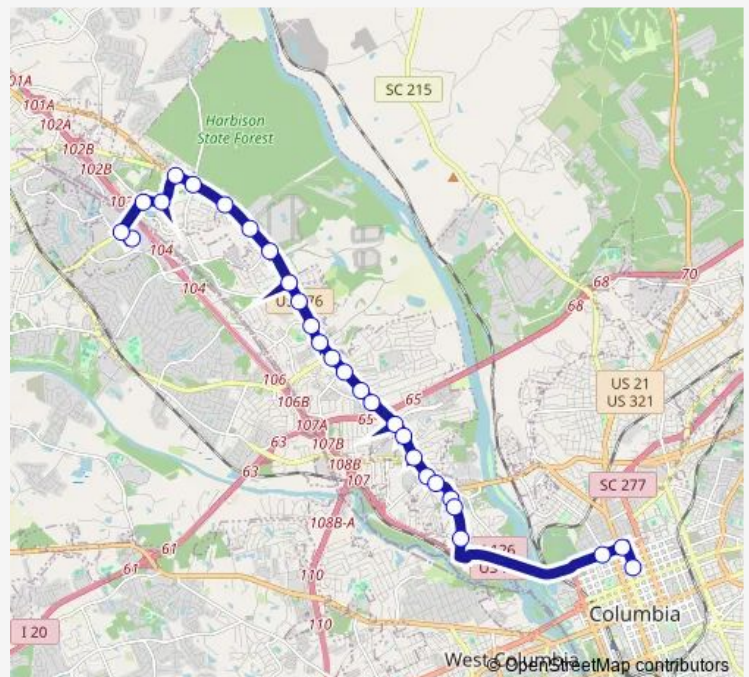

Bus 801 Broad River

[Go to website](#)

Direction

Sumter Laurel South — Harbison Walmart

32 stops

[Open route schedule](#)

- Sumter Laurel South
- Richland Assembly West
- Elmwood Park West
- Greystone Stoneridge North
- Greystone 230 North
- Greystone Lensford North
- Greystone 110 North
- Broad Brevard West
- Broad Means West
- Broad Elm North
- Bush River Broad River West
- Arrowood Dutch Square
- Bakersfield & Broad River East
- Broad Longcreek North
- Broad Marley North
- Broad Rushmore North
- Broad St Andrews North
- Broad St Andrews II North
- Broad Shivers North
- Broad Beatty North
- Broad Chaucer North

Route schedule

Sumter Laurel South — Harbison Walmart

| | |
|-----------|-------------|
| Monday | 06:15-21:15 |
| Tuesday | 06:15-21:15 |
| Wednesday | 06:15-21:15 |
| Thursday | 06:15-21:15 |
| Friday | 06:15-21:15 |
| Saturday | 06:18-20:18 |
| Sunday | 06:18-20:18 |

Route info

Direction: Sumter Laurel South

Stops: 32

Trip Duration: 0 hour 45 min

801 — Broad River

Broad Huffstetler North

Broad Piney Woods North

Broad Newnham North

Tuesday 05:20-21:10

Wednesday 05:20-21:10

Thursday 05:20-21:10

Friday 05:20-21:10

Saturday 07:10-21:10

Sunday 07:10-21:10

Route info

Direction: Harbison Walmart