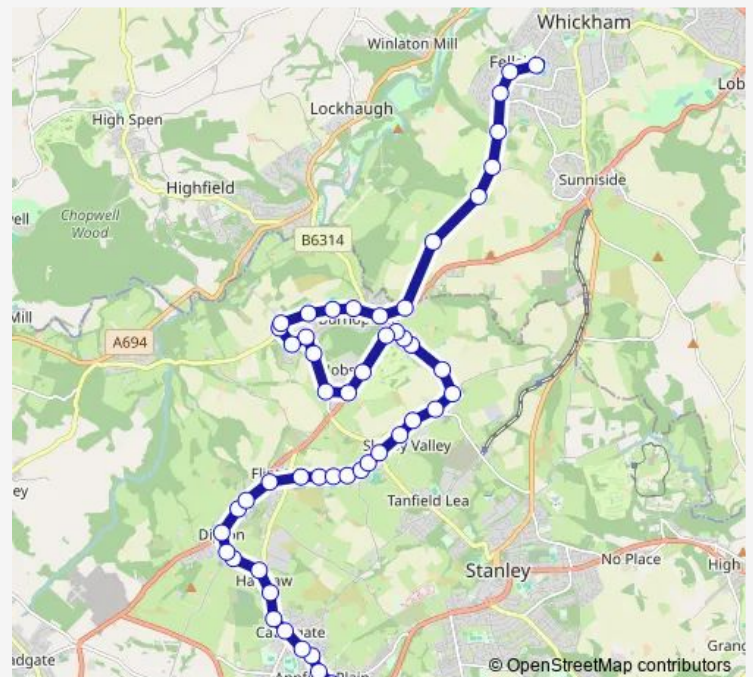

Commercial Hotel

Oak Tree Inn

Crossroads

Route schedule

Durham Road — Whickham School

Monday 07:43

Tuesday 07:43

Wednesday 07:43

Thursday 07:43

Friday 07:43

Saturday —

Sunday —

Route info

Direction: Durham Road

Stops: 50

Trip Duration: 0 hour 42 min

801 — Dipton - Whickham

Sleepy Valley Woodside

Manor - Farm gate

Maud Terrace

Old Rectory Close

Barcus Close New Farm

Plover Drive

Briar Terrace