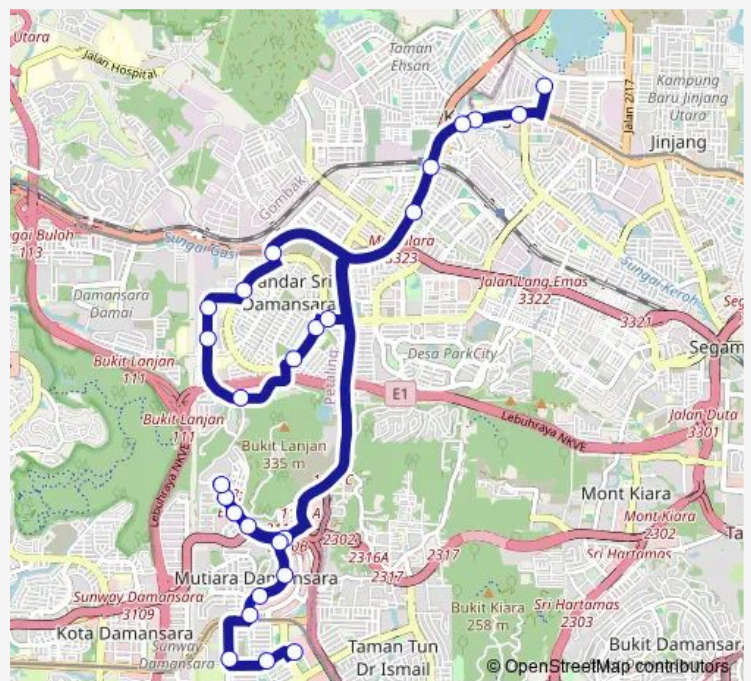

Pj377 Metropolitan Square

Pj380 NEO Damansara

Pj381 Lotus Mutiara Damansara

**Route schedule**

(M) Taman Usahawan Kepong — (M) Pj530 Hentian Bandar Utama

Monday 06:00-22:30

Tuesday 06:00-22:30

Wednesday 06:00-22:30

Thursday 06:00-22:30

Friday 06:00-22:30

Saturday 06:00-23:30

Sunday 06:00-23:30

**Route info**

Direction: (M) Taman Usahawan Kepong

Stops: 26

Trip Duration: 0 hour 50 min

801 — Bandar Utama ~ Metro Prima

Pj382 THE Curve

Pj809 MRT Mutiara Damansara Pintu B

Perumahan Bukit Utama

Pj822 Oasis Bandar Utama

(M) Pj530 Hentian Bandar Utama

## Direction

(M) Pj530 Hentian Bandar Utama — (M) Taman Usahawan Kepong

27 stops

[Open route schedule](#)

(M) Pj530 Hentian Bandar Utama

Pj721 ONE Utama NEW Wing

Pj532 ONE Utama Ldp

Pj533 Ikea (Barat)