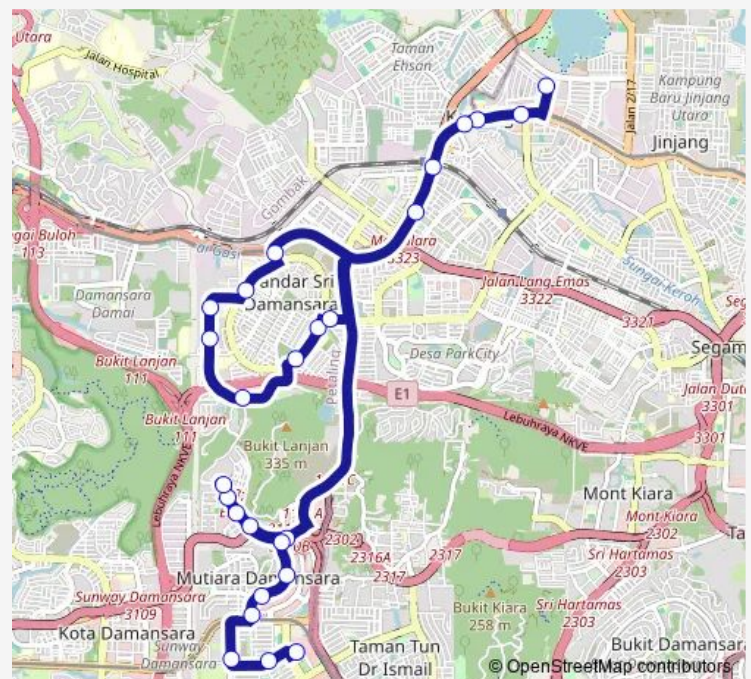

Pj377 Metropolitan Square

Pj380 NEO Damansara

Pj381 Lotus Mutiara Damansara

Route schedule

(M) Taman Usahawan Kepong — (M) Pj530 Hentian Bandar Utama

Monday 06:00-22:30

Tuesday 06:00-22:30

Wednesday 06:00-22:30

Thursday 06:00-22:30

Friday 06:00-22:30

Saturday 06:00-23:30

Sunday 06:00-23:30

Route info

Direction: (M) Taman Usahawan Kepong

Stops: 26

Trip Duration: 1 hour 0 min

801 — Bandar Utama ~ Metro Prima

Pj382 THE Curve

Pj809 MRT Mutiara Damansara Pintu B

Perumahan Bukit Utama

Pj822 Oasis Bandar Utama

(M) Pj530 Hentian Bandar Utama

Direction

(M) Pj530 Hentian Bandar Utama — (M) Taman Usahawan Kepong

Friday 06:00-21:30

Saturday 06:00-23:30

Sunday 06:00-23:30

Route info

Direction: (M) Pj530 Hentian Bandar Utama

Stops: 27

Trip Duration: 0 hour 35 min

KI450 Balai Polis Kepong