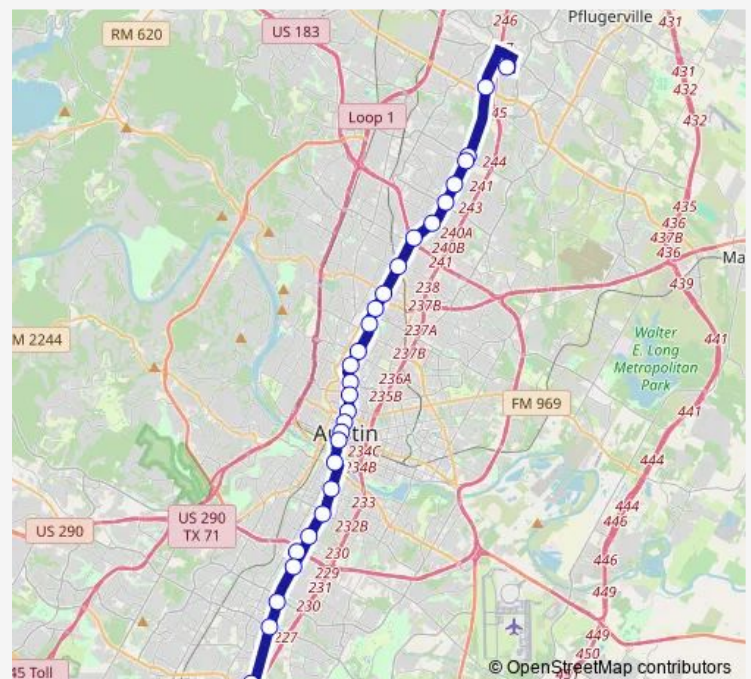

North Loop East Rapid Station (Nb)

### Route schedule

Southpark Meadows Station — Tech Ridge Bay I

Monday 04:59-23:24

Tuesday 04:59-23:24

Wednesday 04:59-23:24

Thursday 04:59-23:24

Friday 04:59-23:24

Saturday 05:51-23:20

### Route info

Direction: Southpark Meadows Station

Stops: 30

Trip Duration: 1 hour 12 min

801 — 801-N Lamar S Congress

Brentwood Station (Nb)

Crestview Station (Nb)

North Lamar Transit Center

Fairfield Station (Nb)

Rundberg Station (Nb)

Masterson Station (Nb)

Chinatown Station (Nb)

Parmer Rapid Station (Nb)

Tech Ridge Bay I

**Direction**

Tech Ridge Bay I — Southpark Meadows Station