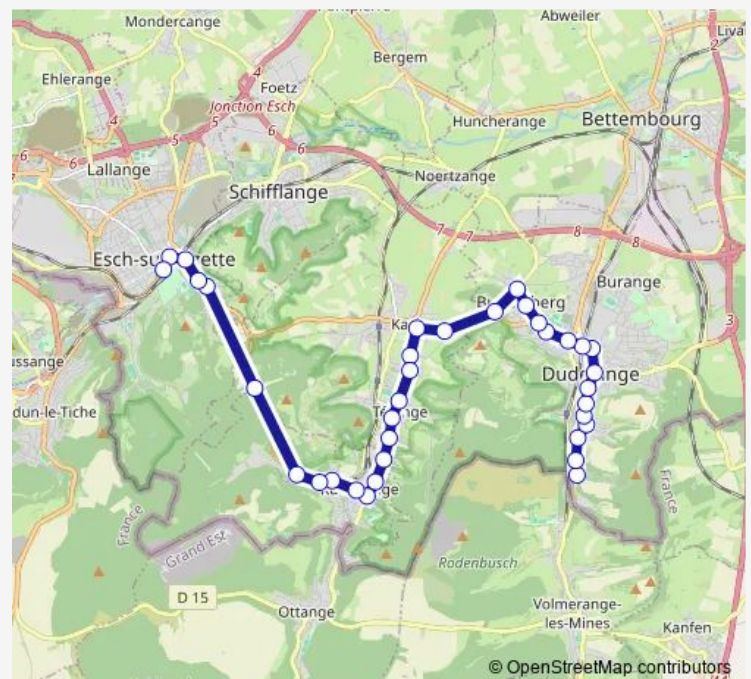

### Route schedule

Dudelange, Greisendall — Esch/Alzette, Gare

Monday 07:01

Tuesday 07:01

Wednesday 07:01

Thursday 07:01

Friday 07:01

Saturday —

### Route info

Direction: Dudelange, Greisendall

Stops: 36

Trip Duration: 0 hour 36 min

801

BusMaps

Tétange, Um Haff

Tétange, Lorei