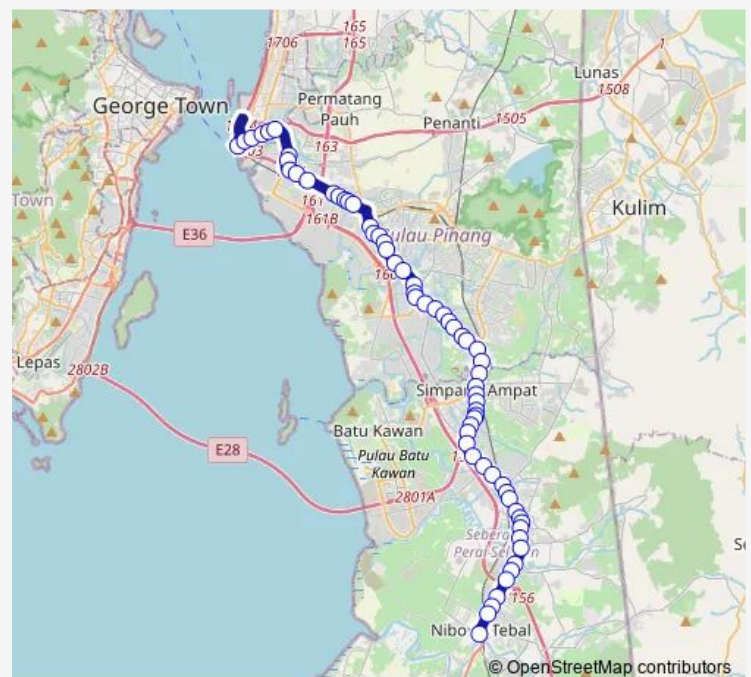

### Direction

(M1) Penang Sentral — Hub Nibong Tebal

64 stops

[Open route schedule](#)

- (M1) Penang Sentral
- SMK Convent Butterworth
- Taman Mewah
- Stor Tnb
- Pusat Perniagaan Chain Ferry
- Pusat Perniagaan Chain Ferry li
- Taman Chai Leng I
- Taman Chai Leng li
- Taman Chai Leng
- Kompleks Chai Leng Park
- (M2) Megamall - Pacific
- Masjid Jamek Kampung Setol
- Medan Perniagaan Pauh Jaya
- (M3) Mydin Mall
- Kampung Jalan Baru
- Masjid Jalan Baru
- Taman Indah
- Masjid Balik Bukit
- Taman Tanah Aman
- Petronas Bukit Tengah
- Balai Polis Bukit Tengah

### Route schedule

(M1) Penang Sentral — Hub Nibong Tebal

Monday	05:40-22:30
Tuesday	05:40-22:30
Wednesday	05:40-22:30
Thursday	05:40-22:30
Friday	05:40-22:30
Saturday	05:40-22:30
Sunday	05:40-22:30

### Route info

Direction: (M1) Penang Sentral

Stops: 64

Trip Duration: 1 hour 30 min

801

BusMaps

(M3) Kilang Leader Steel

DB Schenker