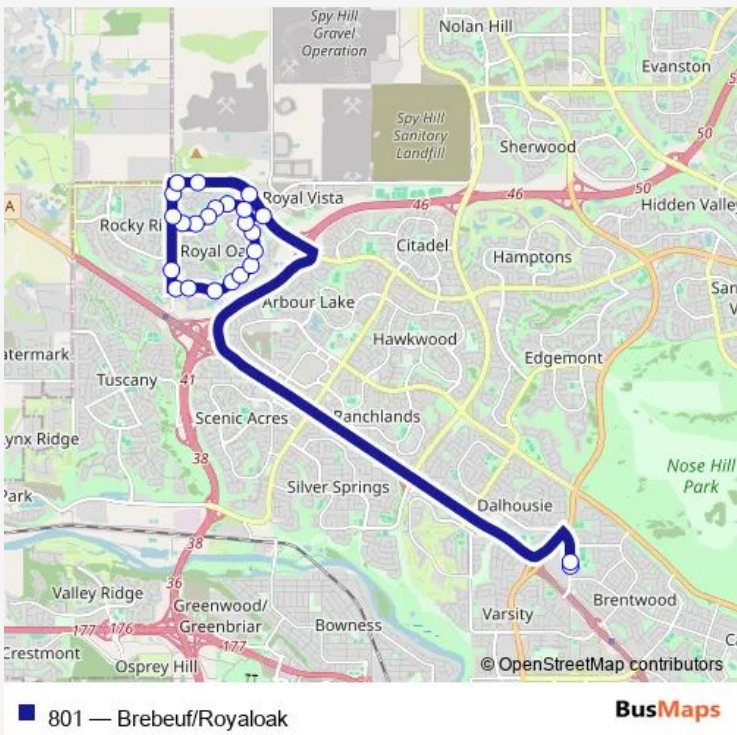

Bus 801 Brebeuf/Royaloak

[Go to website](#)

Direction
 NB Northland DR @ N. of Northmount DR Nw — SB
 Country Hills BV @ Royal Birch BV

24 stops

[Open route schedule](#)

- NB Northland DR @ N. of Northmount DR Nw
- NB Northland DR @ N. of Northmount DR Nw
- SB Rocky Ridge RD @ S. of Rocky Ridge BV Nw
- EB Royal Oak DR @ Rocky Ridge RD NW
- EB Royal Oak DR @ Royal TC NW
- EB Royal Oak DR @ Royal TC NW
- NB Royal Oak DR @ Royal Crest TC NW
- EB Royal Oak DR @ Royal Crest TC NW
- NB Royal Oak DR @ Royal Crest WY Nw
- NB Royal Oak DR @ Royal Birch RD Nw
- NB Royal Oak DR @ 200 Royal Birch ME Nw
- NB Royal Birch BV @ Royal Oak DR Nw
- NB Royal Oak WY @ Royal Birch BV Nw
- WB Royal Oak WY @ Royal Oak PA Nw
- WB Royal Oak WY @ Royal Oak CI Nw
- WB Royal Oak WY @ 200 Royal Oak ME NW
- WB Royal Oak WY @ Royal Oak CI NW
- NB Royal Oak WY @ Royal Oak PT NW
- NB Rocky Ridge RD @ Royal Oak WY NW
- NB Rocky Ridge RD @ Royal Oak GD NW
- EB 112 AV NW @ Rocky Ridge Rd

Route schedule
 NB Northland DR @ N. of Northmount DR Nw — SB
 Country Hills BV @ Royal Birch BV

Monday	15:10
Tuesday	15:10
Wednesday	15:10
Thursday	15:10
Friday	15:10
Saturday	—
Sunday	—

Route info
 Direction: NB Northland DR @ N. of Northmount DR Nw
 Stops: 24
 Trip Duration: 0 hour 36 min

EB 112 AV NW @ Rocky Ridge Recreation Centre

SB Country Hills BV @ Royal Oak Centre NW

SB Country Hills BV @ Royal Birch BV

Direction

SB Rocky Ridge RD @ S. of Rocky Ridge BV Nw — NB Northland DR @ N. of Northmount DR Nw

23 stops

[Open route schedule](#)

SB Rocky Ridge RD @ S. of Rocky Ridge BV Nw

EB Royal Oak DR @ Rocky Ridge RD NW

EB Royal Oak DR @ Royal TC NW

EB Royal Oak DR @ Royal TC NW

NB Royal Oak DR @ Royal Crest TC NW