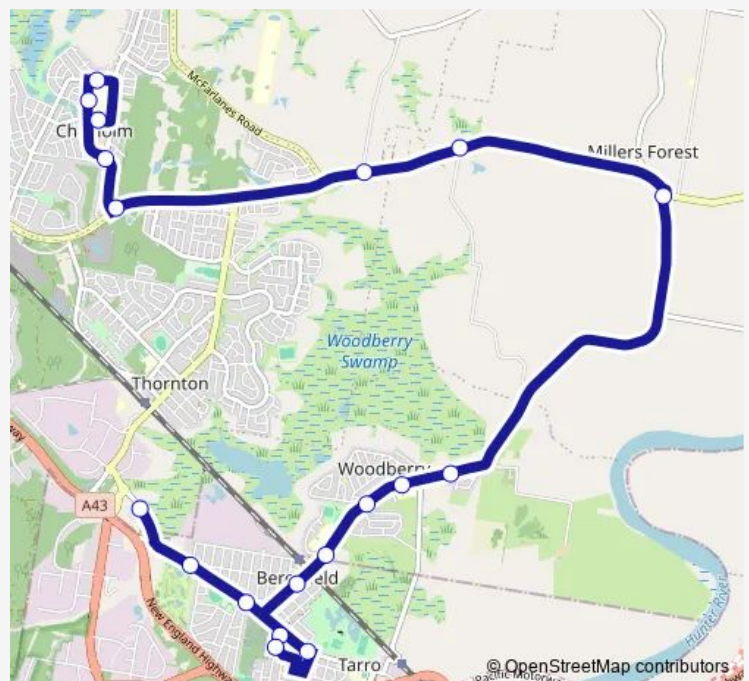

School Bus 2695 St Bede's CC to Thornton

[Go to website](#)

Direction

St Aloysius Primary School, Tigerhawk Dr — Desalis Dr After Poynton Pl

19 stops

[Open route schedule](#)

- St Aloysius Primary School, Tigerhawk Dr
- Dragonfly Dr After Settlers Bvd
- St Bede's High School, Heritage Dr
- Settlers Bvd After Duskdarter St
- Raymond Terrace Rd At Settlers Bvd
- Raymond Terrace Rd At Eales Rd
- Raymond Terrace Rd Opp Turners Rd
- Woodberry Rd After Raymond Terrace Rd
- Woodberry Rd At Kay Cl
- Woodberry Public School, Lawson Av
- Lawson Av Before Lark St
- Lawson Av Opp Francis Greenway High School
- Lawson Av Opp St Paul's Anglican Church
- Christie Rd After Anderson Dr
- Christie Rd At Burgess Pde
- Anderson Dr After Western Av
- Anderson Dr Opp Greville St
- Beresfield Golf Course, Anderson Dr (Hail And Ride)
- Desalis Dr After Poynton Pl

Route schedule

St Aloysius Primary School, Tigerhawk Dr — Desalis Dr After Poynton Pl

Monday	15:24
Tuesday	15:24
Wednesday	15:24
Thursday	15:24
Friday	15:24
Saturday	—
Sunday	—

Route info

Direction: St Aloysius Primary School, Tigerhawk Dr

Stops: 19

Trip Duration: 0 hour 32 min

2695 — St Bede's CC to Thornton

2695 School Bus time schedules and route maps are available in an offline PDF at busmaps.com. Use the busmaps.com website to see live bus times, train schedule or subway schedule, and step-by-step directions for all public transit in Maitland