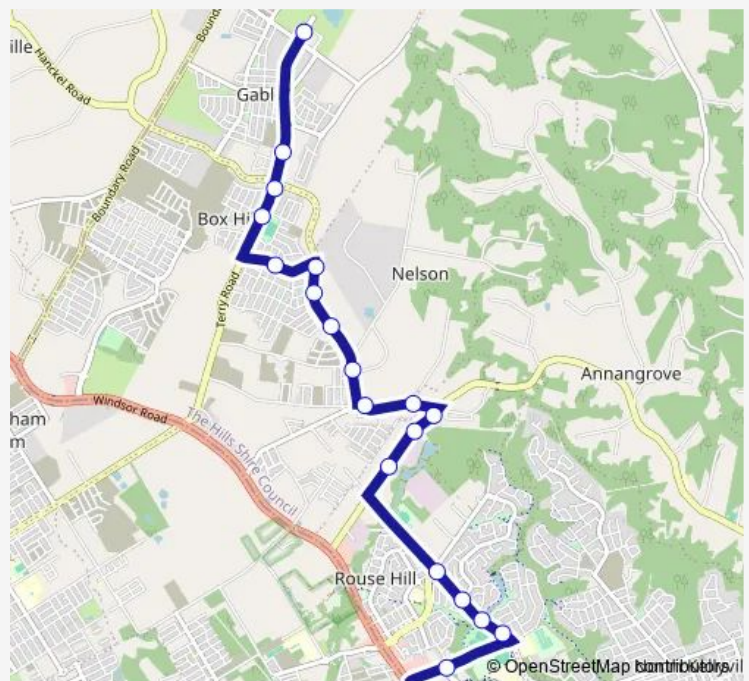

Fontana Dr Opp Triumph Rd

Terry Rd After Old Pitt Town Rd

63 Terry Rd

George St After Hollindale St

Old Pitt Town Rd Opp George St

137 Old Pitt Town Rd

147 Old Pitt Town Rd

Nelson Rd At Mchale Way

Edwards Rd After Nelson Rd

Edwards Rd After Hession Rd

Annangrove Rd After Edwards Rd

316 Annangrove Rd

324 Annangrove Rd

Withers Rd At Mile End Rd

Withers Rd After Milford Dr

Withers Rd Opp Hills Centenary Park

Withers Rd At Bentley Av

Commercial Rd At Caddies Bvd

Rouse Hill Station, North West Twy

Route schedule

Santa Sophia Catholic College, Fontana Dr — Rouse Hill Station, North West Twy

Monday	14:40
Tuesday	14:40
Wednesday	14:40
Thursday	14:40
Friday	14:40
Saturday	—
Sunday	—

Route info

Direction: Santa Sophia Catholic College, Fontana Dr

Stops: 20

Trip Duration: 0 hour 30 min

2695 — Santa Sophia College to Rouse Hill Station

2695 School Bus time schedules and route maps are available in an offline PDF at busmaps.com. Use the busmaps.com website to see live bus times, train schedule or subway schedule, and step-by-step directions for all public transit in Parramatta