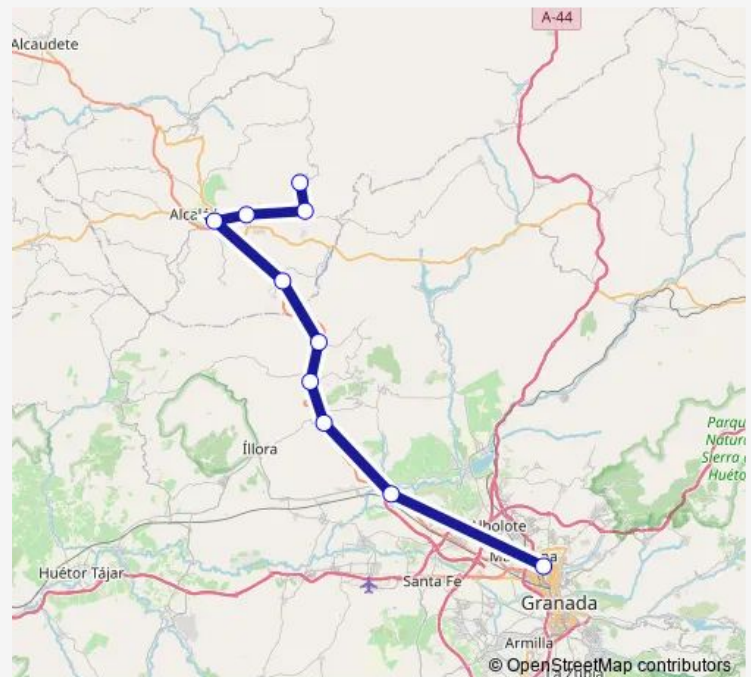

Direction

Frailes — Granada

10 stops

[Open route schedule](#)

Frailes

Ribera Alta

Santa Ana (Jaen)

Alcala La Real

Venta Celedonio

Venta De San Juan

Puerto Lope

Venta Algarra

Pinos Puente

Granada

Route schedule

Frailes — Granada

Monday 13:30

Tuesday 13:30

Wednesday 13:30

Thursday 13:30

Friday 13:30

Saturday —

Sunday —

Route info

Direction: Frailes

Stops: 10

Trip Duration: 1 hour 30 min

ALSA - Fra-Graxar Bus time schedules and route maps are available in an offline PDF at busmaps.com. Use the busmaps.com website to see live bus times, train schedule or subway schedule, and step-by-step directions for all public transit in Alcala la Real