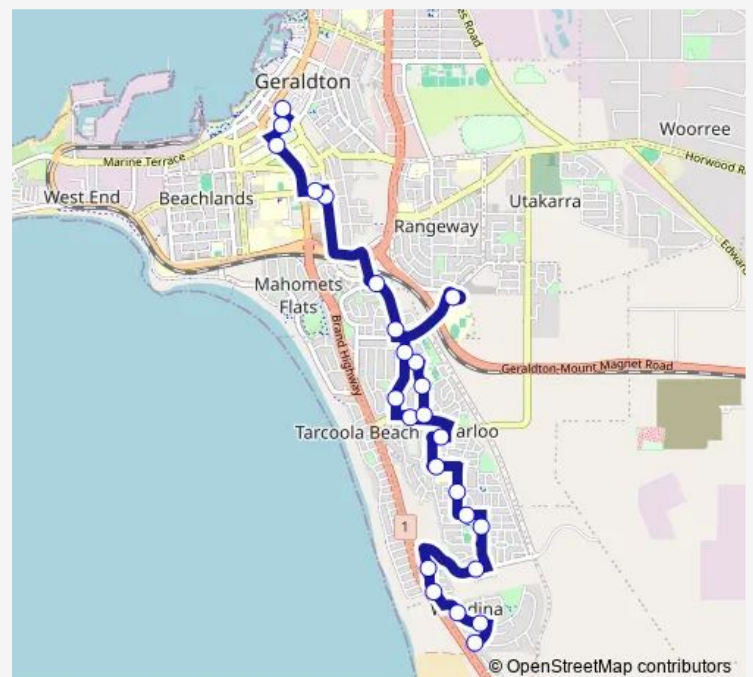

Ackland Rd Before Pearson St

Glenview St After Martin St

Acacia St After Glenview St

Forden St After Pearson St

Forden St After Duncan St

Glenview St After Acacia St

School Access Rd Champion Bay Shs

Durlacher St After Highbury St

Durlacher St Before Durlacher St

Durlacher St After Queen St

Route schedule

Mcdermott Av After Brand Hwy — Anzac Tce After Durlacher St

Monday	07:50-16:30
Tuesday	07:50-16:30
Wednesday	07:50-16:30
Thursday	07:50-16:30
Friday	07:50-16:30
Saturday	—
Sunday	—

Route info

Direction: Mcdermott Av After Brand Hwy

Stops: 25

Trip Duration: 0 hour 24 min

Shenton St After Durlacher St

Cathedral Av After Maitland St

Sanford St Stirlings Central Shopping Ctr

Anzac Tce After Durlacher St

Direction

Anzac Tce Before Durlacher St — Mcdermott Av After Brand Hwy

21 stops

[Open route schedule](#)

Anzac Tce Before Durlacher St

Durlacher St After George Rd

Maitland St After Durlacher St

Cathedral Av After Maitland St