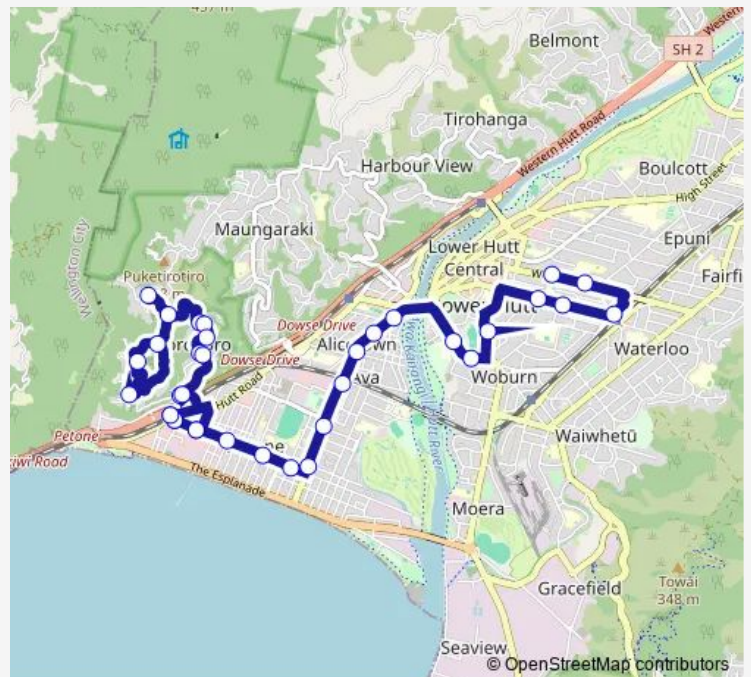

Woburn Road opposite Hutt Recreation Ground

Hutt Valley High School (school stop)

Victoria Street (near 64)

Victoria Street at Alice Street (near 46)

Alicetown Shops

Cuba Street at Burnham Street

Cuba Street at Manchester Street

Cuba Street at Jackson Street

Jackson Street at Bolton Street

Jackson Street at Beach Street

Jackson Street at Sydney Street (near 176)

Jackson Street near Gear Street

Jackson Street at Te Puni Street (westbound)

Petone Station - Stop A

Petone Station - Korokoro Road

Route schedule

Waterloo Road opposite Chilton St James School —
Petone Station - Stop A

Monday	15:25
Tuesday	15:25
Wednesday	15:25
Thursday	15:25
Friday	15:25
Saturday	—
Sunday	—

Route info

Direction: Waterloo Road opposite Chilton St James School

Stops: 35

Trip Duration: 0 hour 42 min

854 — Petone - Hutt Central Schools

London Road at Rakeiora Grove

Akatea Road at Te Whiti Grove

Korokoro - Titiro Moana Road