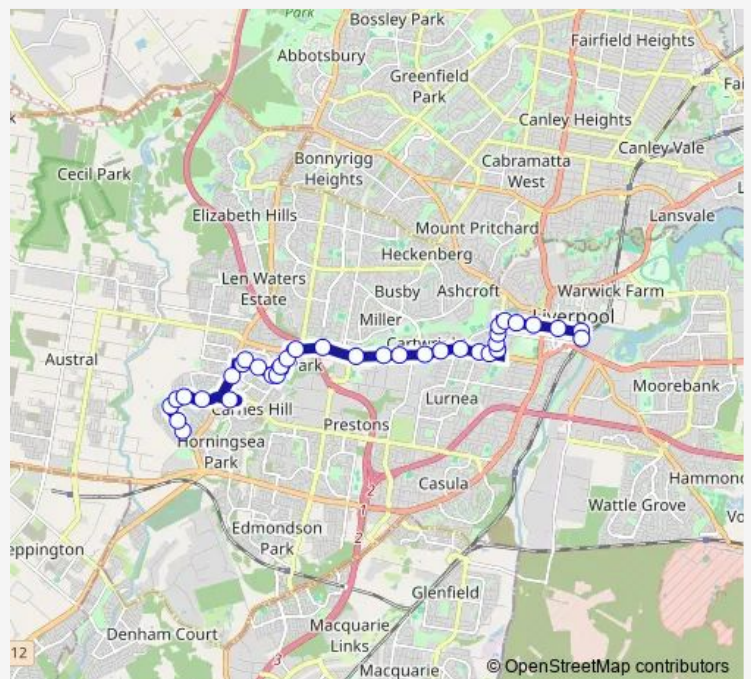

Greenway Dr After Addison Way — Liverpool Station, Stand A

Monday	09:09-17:05
Tuesday	09:09-16:50
Wednesday	09:09-16:50
Thursday	09:09-16:50
Friday	09:09-16:50
Saturday	09:15-16:15
Sunday	10:05-17:05

**Route info**

Direction: Greenway Dr After Addison Way

Stops: 37

Trip Duration: 0 hour 38 min

854 — Liverpool to Carnes Hill via Greenway Dr and Hoxton Park Rd

Hoxton Park Rd After Cartwright Av

Hoxton Park Rd At Balmain Rd

Liverpool Cemetery, Moore St

Moore St Opp El Alamein Park

Collimore Park, Moore St

Moore St At Northumberland St

Westfield Liverpool, Northumberland St

Westfield Liverpool, Elizabeth Dr

Liverpool Hospital, Elizabeth St