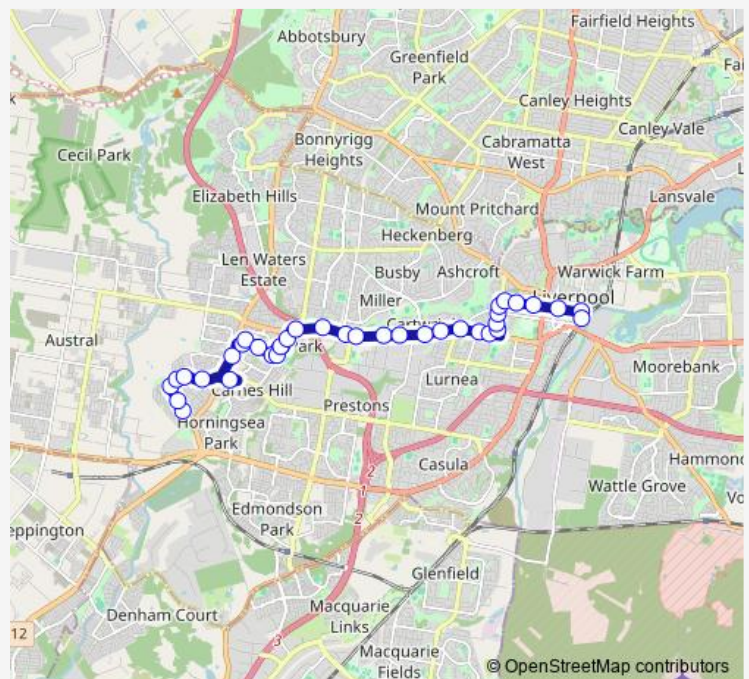

Hoxton Park Rd At Webster Rd

Hoxton Park Rd At Lions Av

Hoxton Park Rd Before Hill Rd

Hoxton Park Rd Before Cartwright Av

Hoxton Park Rd Before Lyn Pde

Hoxton Park Rd After Lyn Pde

Route schedule

All Saints' College, Bigge St — Carnes Hill Marketplace, Kurrajong Rd

Monday 15:11-15:33

Tuesday 15:11-15:33

Wednesday 15:11-15:33

Thursday 15:11-15:33

Friday 15:11-15:33

Saturday —

Sunday —

Route info

Direction: All Saints' College, Bigge St

Stops: 32

Trip Duration: 0 hour 45 min

854 — Liverpool to Carnes Hill via Greenway Dr and Hoxton Park Rd

Hoxton Park Rd After Ash Rd

Liverpool Catholic Club, Hoxton Park Rd

Tibooburra Rd Before Cowpasture Rd

Cowpasture Rd After Tibooburra Rd

Carnes Hill Marketplace, Kurrajong Rd

Direction

Greenway Dr After Addison Way — Liverpool Station, Stand A

38 stops

[Open route schedule](#)