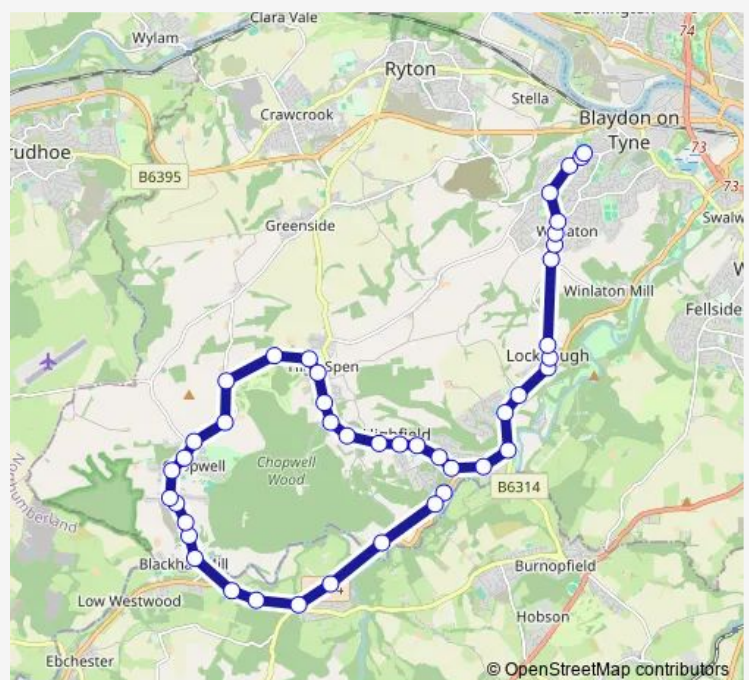

Glossop Street-Howard Terrace

Glossip Street

Hookergate Lane-School Lane

Route schedule

Dipwood Road-Riverside Way — St Thomas More RC Academy

Monday 07:35

Tuesday 07:35

Wednesday 07:35

Thursday 07:35

Friday 07:35

Saturday —

Sunday —

Route info

Direction: Dipwood Road-Riverside Way

Stops: 43

Trip Duration: 0 hour 53 min

854

Hookergate Lane-Burnop Terrace

Hookergate Lane-Wood Terrace

Smailes Lane-Engel Street

Smailes Lane - Cowell Grove

Smailes Lane-Valley View

Smailes Lane-Stewartsfield

Strathmore Road