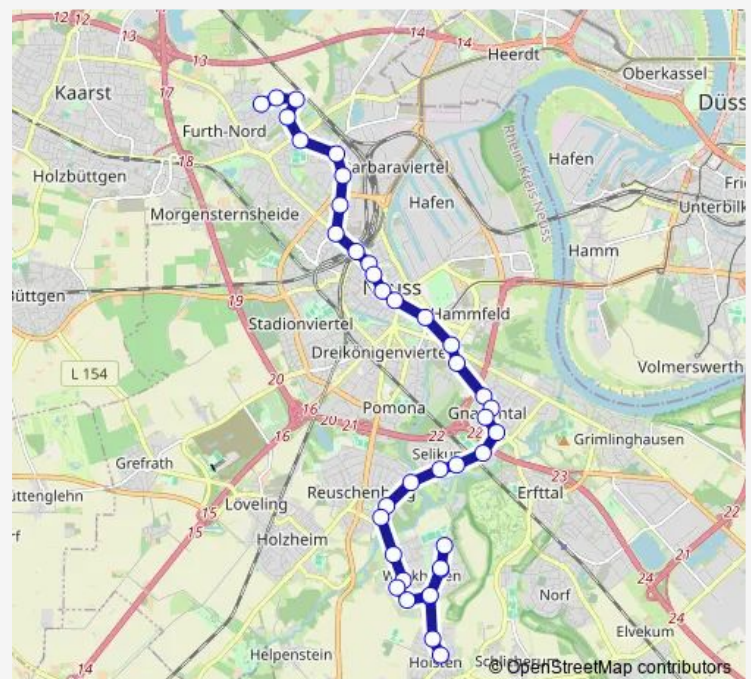

### Route schedule

Neuss Böhmerstr. — Neuss Hoisten Schleife

Monday 05:00-23:47

Tuesday 05:00-23:47

Wednesday 05:00-23:47

Thursday 05:00-23:47

Friday 05:00-23:47

Saturday 05:15-23:50

### Route info

Direction: Neuss Böhmerstr.

Stops: 38

Trip Duration: 0 hour 42 min

854

BusMaps

Neuss Gnadentaler Mühle

Neuss Ittenbachstr.

## Route schedule

Neuss Hoisten Schleife — Neuss Böhmerstr.

Monday 04:58-23:44

Tuesday 04:58-23:44

Wednesday 04:58-23:44

Thursday 04:58-23:44

Friday 04:58-23:44

Saturday 05:15-23:40

## Route info

Direction: Neuss Hoisten Schleife

Stops: 39

Trip Duration: 0 hour 48 min

Neuss Niedertor

Neuss Hauptbahnhof

Neuss Hauptbahnhof

Neuss Wolberostr.