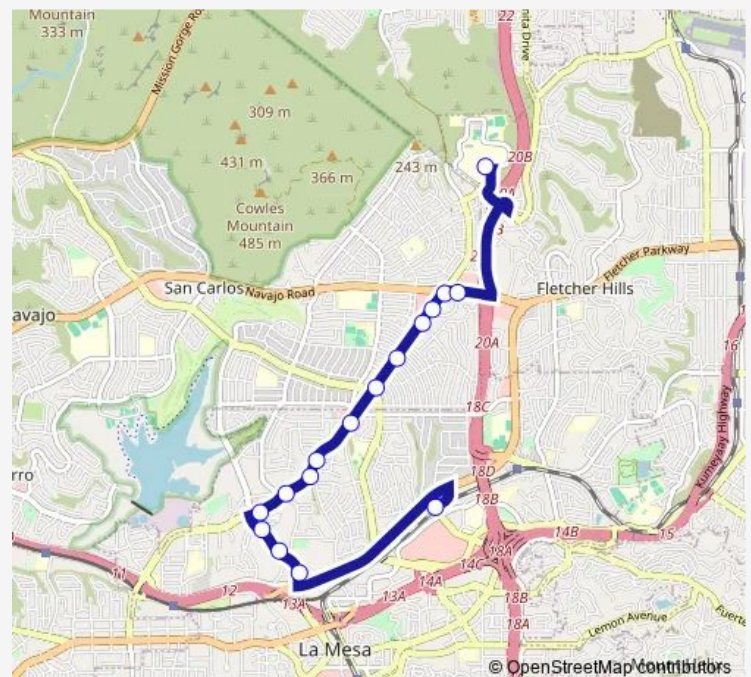

Lake Murray Bl & Cowles Mountain Bl

Lake Murray Bl & Baltimore Dr (Vons)

Baltimore Dr & Lake Murray Bl

Baltimore Dr & Aztec Dr

Baltimore Dr & Parkway Dr

Grossmont Transit Center

Route schedule

Grossmont College — Grossmont Transit Center

Monday 05:42-22:10

Tuesday 05:42-22:10

Wednesday 05:42-22:10

Thursday 05:42-22:10

Friday 05:42-22:10

Saturday —

Sunday —

Route info

Direction: Grossmont College

Stops: 16

Trip Duration: 0 hour 18 min

854 — Grossmont Transit Ctr - Grossmont College

Direction

Grossmont Transit Center — Grossmont College

16 stops

[Open route schedule](#)

Grossmont Transit Center

Baltimore Dr & Parkway Dr

Baltimore Dr & Aztec Dr

Baltimore Dr & Wellesley St

Lake Murray Bl & Baltimore Dr

Lake Murray Bl & Aztec Dr

Lake Murray Bl & Marengo Av

Lake Murray Bl & Stadler St