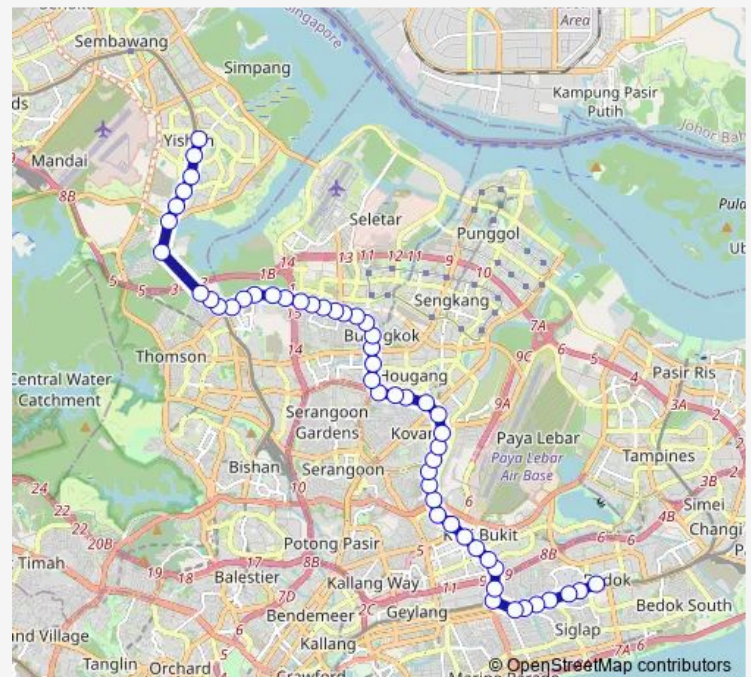

Thursday 05:35

Friday 05:35

Saturday 05:35

Sunday 05:35

Route info

Direction: Yishun Int

Stops: 51

Trip Duration: 1 hour 28 min