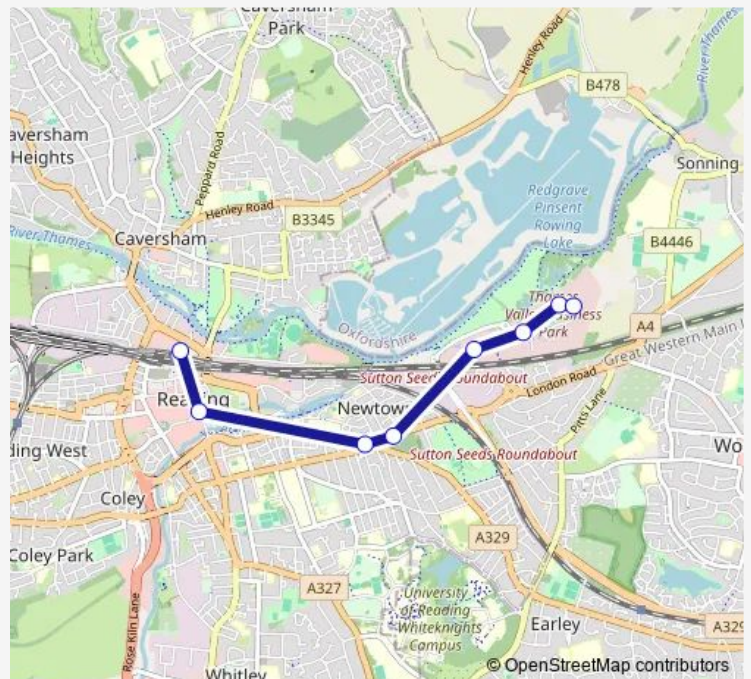

Bus TVP Reading Station - Thames Valley Park

[Go to website](#)

Direction

Station North Interchange — Microsoft Building 5

8 stops

[Open route schedule](#)

Station North Interchange

Market Place

Monday 06:45-18:15

Tuesday 06:45-18:15

Wednesday 06:45-18:15

Thursday 06:45-18:15

Friday 06:45-18:15

Saturday —

Sunday —

Route info

Direction: Station North Interchange

Stops: 8

Trip Duration: 0 hour 23 min

■ TVP — Reading Station - Thames Valley Park

Direction

Microsoft Building 5 — Station North Interchange

7 stops

[Open route schedule](#)

Stops: 7

Trip Duration: 0 hour 15 min

TVP Bus time schedules and route maps are available in an offline PDF at busmaps.com. Use the busmaps.com website to see live bus times, train schedule or subway schedule, and step-by-step directions for all public transit in Reading