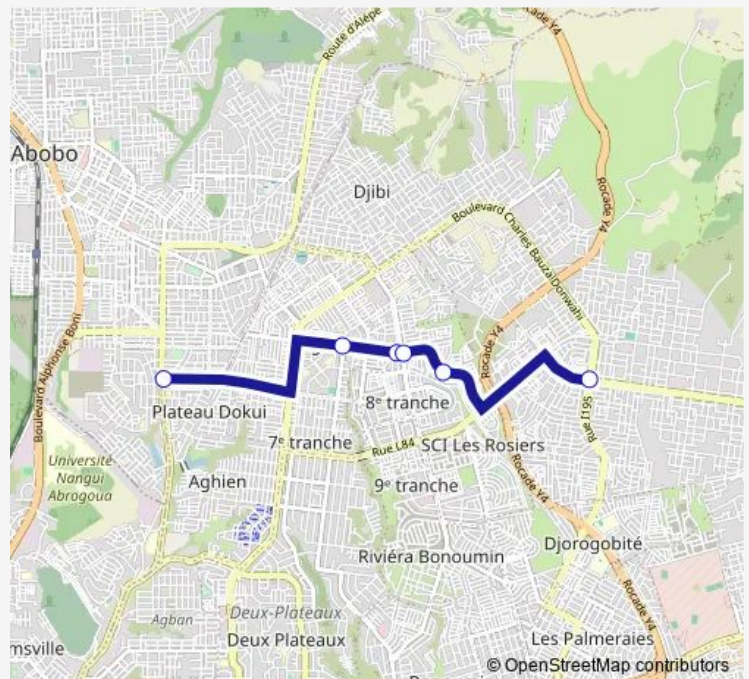

**Bus woro woro : Abobo Azur Mobil ↔ CHU Angré**[Go to website](#)**Direction**

Azur Mobile — CHU Angré

6 stops

[Open route schedule](#)

Azur Mobile

Terminus 81/82

Marché Cocovico

Bicici Djibi

Cité Wedouwel

CHU Angré

## Route schedule

Azur Mobile — CHU Angré

Monday	06:00
Tuesday	06:00
Wednesday	06:00
Thursday	06:00
Friday	06:00
Saturday	06:00
Sunday	06:00

## Route info

Direction: Azur Mobile

Stops: 6

Trip Duration: 0 hour 24 min

**woro woro : Abobo Azur Mobil ↔ CHU Angré**

**Direction**

CHU Angré — Azur Mobile

5 stops