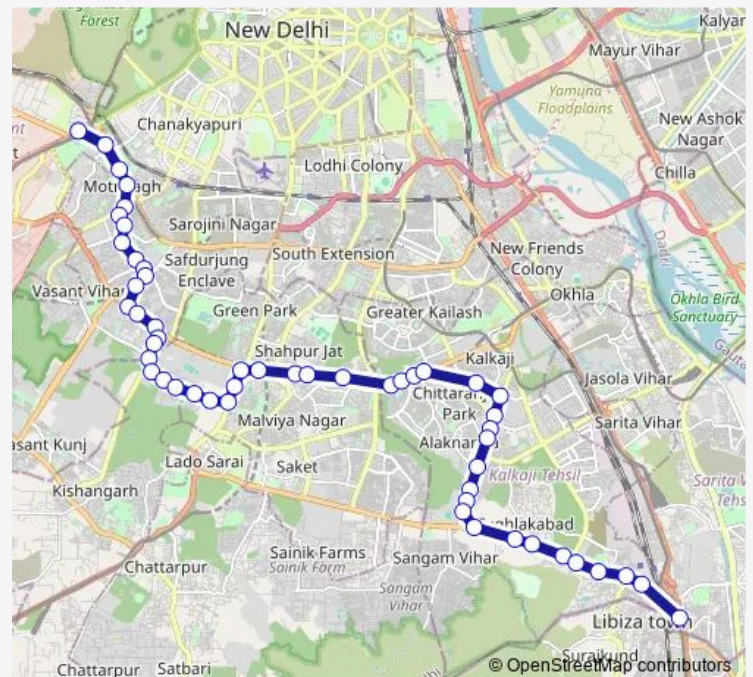

Katwaria Sarai

Qutab Hotel

Ncert

Route schedule

Dhaura Kuan — Badarpur Border (T)

Monday 11:58

Tuesday 11:58

Wednesday 11:58

Thursday 11:58

Friday 11:58

Saturday 11:58

Sunday 11:58

Route info

Direction: Dhaura Kuan

Stops: 53

Trip Duration: 1 hour 37 min

511down

BusMaps

Adhchini Village

Mothers International School

IIT Gate

Panchsheel Club / Sarvpriya Vihar

Sadhna Enclave

Swami Nagar