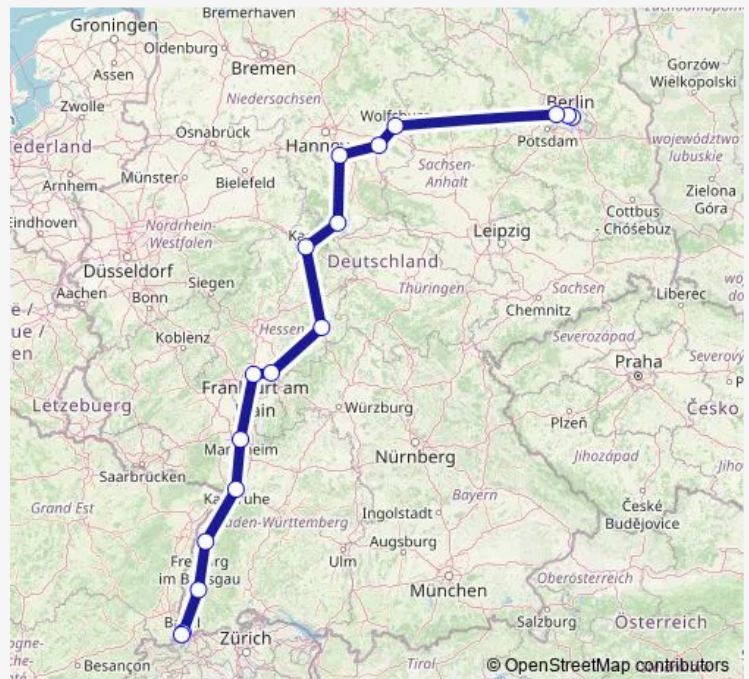

Berlin-Spandau

Wolfsburg Hbf

Braunschweig Hbf

Hildesheim Hbf

Göttingen

Kassel-Wilhelmshöhe

Fulda

Hanau Hbf

Frankfurt(Main)Hbf

Mannheim Hbf

Karlsruhe Hbf

Offenburg

Freiburg(Breisgau) Hbf

Basel Bad Bf

Basel Sbb

Route schedule

Berlin Ostbahnhof — Basel Sbb

Monday 07:45-08:18

Tuesday 07:45-08:18

Wednesday 07:45-08:18

Thursday 07:45-08:18

Friday 07:45-08:18

Saturday 07:45-08:18

Sunday 07:45-08:18

Route info

Direction: Berlin Ostbahnhof

Stops: 17

Trip Duration: 7 hour 29 min

ICE 279

ICE 279 Rail time schedules and route maps are available in an offline PDF at busmaps.com. Use the busmaps.com website to see live bus times, train schedule or subway schedule, and step-by-step directions for all public transit in Berlin