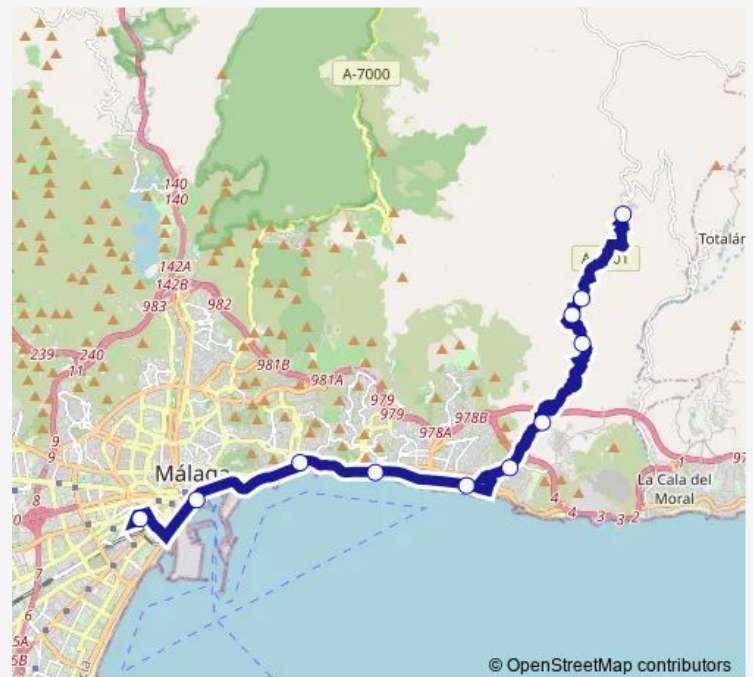

### Route schedule

Estación De Autobuses De Málaga — Olías

Monday 18:00

Tuesday 13:30-18:00

Wednesday 13:30-18:00

Thursday 13:30-18:00

Friday 18:00

Saturday —

### Route info

Direction: Estación De Autobuses De Málaga

Stops: 11

Trip Duration: 0 hour 58 min

© OpenStreetMap contributors

M-162 — Málaga-Olías

BusMaps

**Direction**

Olías — Estación De Autobuses De Málaga

10 stops

[Open route schedule](#)

Olías

Las Nubes V

Vilches V

Los Juanetes V

Las Maravillas V

**Route info**

Direction: Olías

Stops: 10

Trip Duration: 0 hour 54 min

M-162 Bus time schedules and route maps are available in an offline PDF at [busmaps.com](https://busmaps.com). Use the [busmaps.com](https://busmaps.com) website to see live bus times, train schedule or subway schedule, and step-by-step directions for all public transit in Malaga