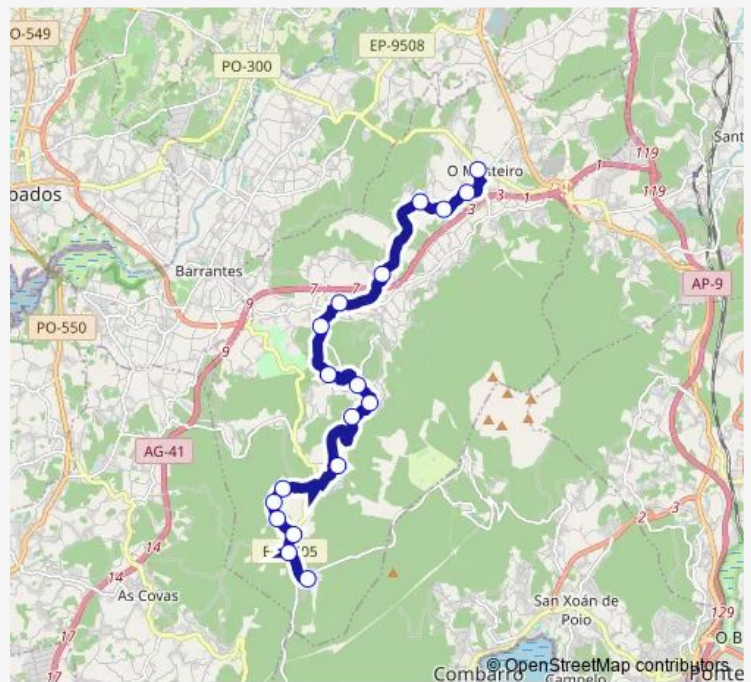

Cuchin

Vacariza

Vicaño

Valboa I

Valboa Ii

Busto

Route schedule

CPI de Mosteiro-Meis — Busto

Monday 18:12

Tuesday —

Wednesday —

Thursday —

Friday —

Saturday —

Sunday —

Route info

Direction: CPI de Mosteiro-Meis

Stops: 18

Trip Duration: 0 hour 37 min

XG814038 Bus time schedules and route maps are available in an offline PDF at busmaps.com. Use the busmaps.com website to see live bus times, train schedule or subway schedule, and step-by-step directions for all public transit in Pontevedra