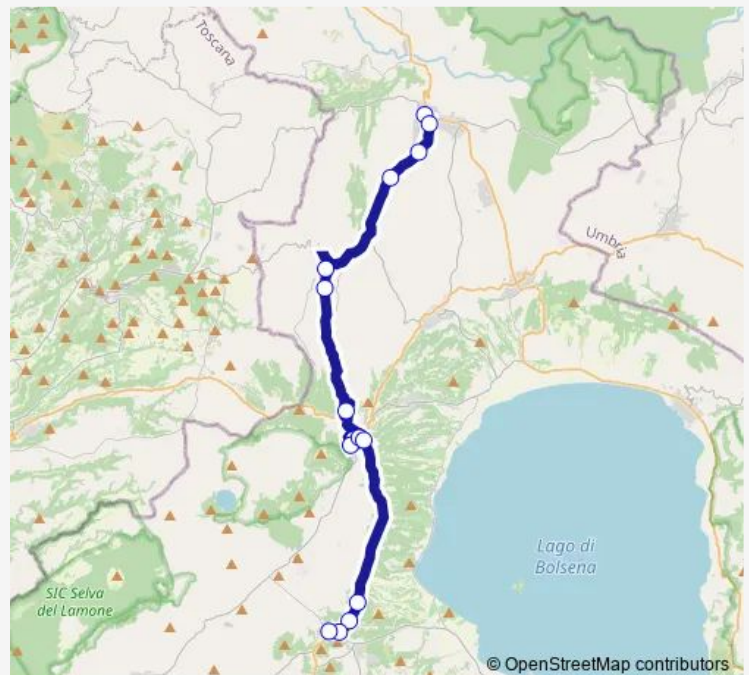

Direction

ACQUAPENDENTE | Ist. OMNICOMPRESIVO
LEONARDO DA VINCI # f847 — Valentano | Via Marconi
Via Roma # f392

16 stops

[Open route schedule](#)

ACQUAPENDENTE | Ist. OMNICOMPRESIVO
LEONARDO DA VINCI # f847

Tuesday 11:30-15:10

Wednesday 11:30-14:25

Thursday 11:30-16:35

Friday 11:30-15:10

Saturday 15:10

Sunday —

Route info

Direction: ACQUAPENDENTE | Ist. OMNICOMPRESIVO
LEONARDO DA VINCI # f847

Stops: 16

Trip Duration: 0 hour 45 min

Bus time schedules and route maps are available in an offline PDF at busmaps.com. Use the busmaps.com website to see live bus times, train schedule or subway schedule, and step-by-step directions for all public transit in Latera