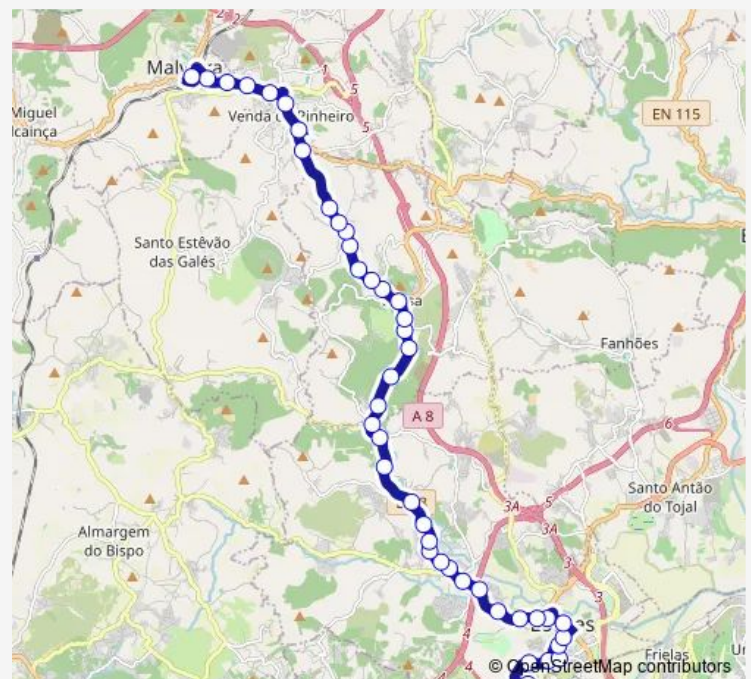

Monday 08:30-20:15

Tuesday 08:30-20:15

Wednesday 08:30-20:15

Thursday 08:30-20:15

Friday 08:30-20:15

Saturday 08:30-20:15

Sunday 18:30

Route info

Direction: Qta Casal da Pipa (C Comercial)

Stops: 43

Trip Duration: 0 hour 35 min

2505 — Loures (C. Comercial) - Malveira (Terminal)

R Herois Ultramar 28

R Herois Ultramar 55

R Herois Ultramar 181

R Herois Ultramar 202