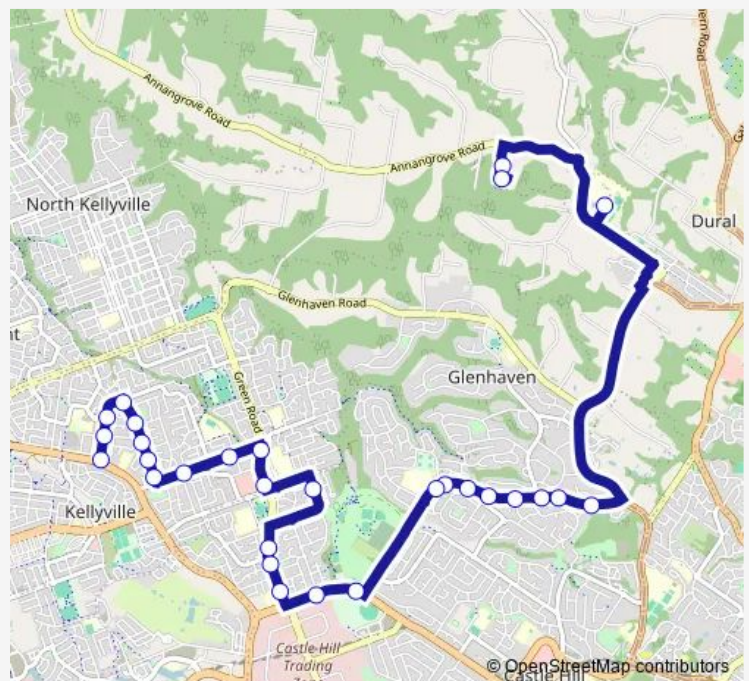

St Madeleine's Primary School, School Grounds

Marian Catholic College, School Grounds

Hills Grammar School Bus Bay

Gilbert Rd After Huntingdale Cir

Gilbert Rd Opp Glenshee Pl

Gilbert Rd Opp Grange Rd

Gilbert Rd Opp Badenoch Av Walkway

Green Rd Before St Pauls Av

Green Rd After St Pauls Av

Kings Rd Opp Winslow Av (Hail And Ride)

Green Rd After Wrights Rd

Green Rd Before President Rd

President Rd Opp Queensbury Av

Route schedule

St Madeleine's Primary School, School Grounds — Acres Rd At Windsor Rd

Monday 15:27

Tuesday 15:27

Wednesday 15:27

Thursday 15:27

Friday 15:27

Saturday —

Sunday —

Route info

Direction: St Madeleine's Primary School, School Grounds

Stops: 29

Trip Duration: 0 hour 54 min

President Rd Opp Trinity Av

Greenwood Rd After President Rd

Greenwood Rd Before Annabelle Cres

Greenwood Rd Opp Greenwood Road Reserve