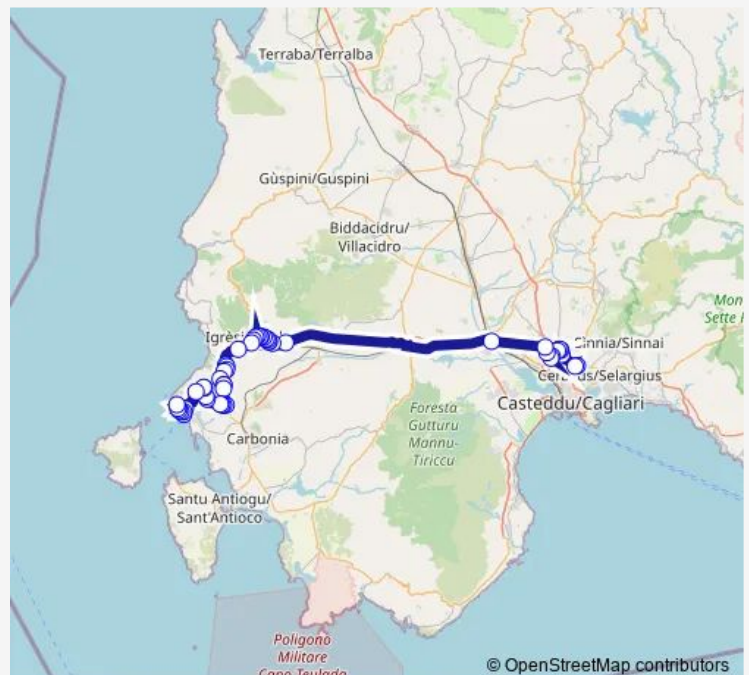

### Route schedule

Matzaccara — Iglesias Cavalcaferrovia

Monday	07:13
Tuesday	07:13
Wednesday	07:13
Thursday	07:13
Friday	07:13
Saturday	07:13
Sunday	—

### Route info

Direction: Matzaccara

Stops: 31

Trip Duration: 1 hour 3 min

Linea 803 — Portoscuso - Cagliari

Iglesias Cuore Immacolato

Iglesias Stazione Fs

Iglesias VIA S.Salvatore 44