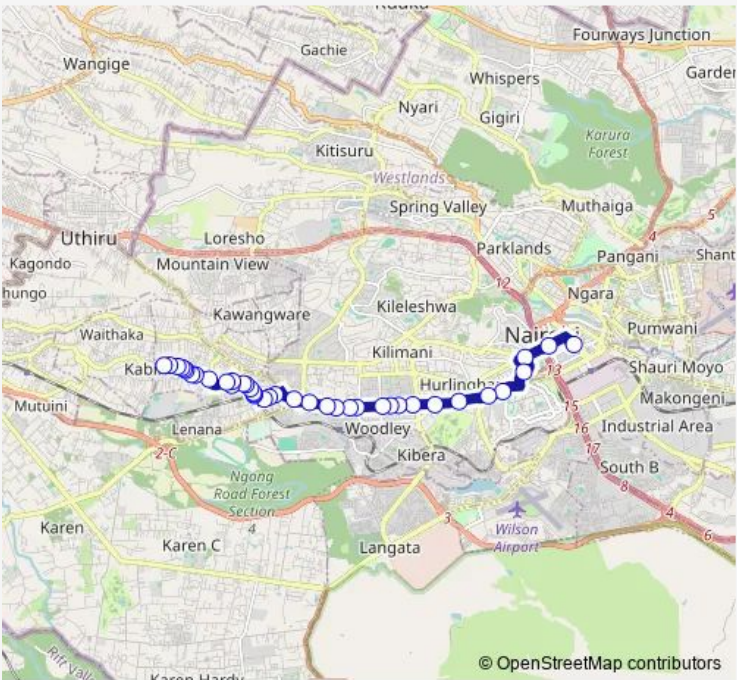

Bus 4W Railways-Ngong Road-Wanyee-Kaberia

[Go to website](#)

Direction
 Kencom/Ambassadeur — Kaberia
 39 stops
[Open route schedule](#)

- Kencom/Ambassadeur
- Gpo
- Serena
- Community
- Nairobi Area Traffic Police Headquarters
- Kenyatta National Hospital
- Coptic/Mimosa
- Uchumi/National Oil
- Prestige Plaza
- Motherland
- Kirichwa Road
- Adams Arcade
- Posta/Ole Odume Road
- Marsabit Plaza
- Swedish School Nairobi
- Jamuhuri/Kibera Station Road
- Junction
- Dagoretti Corner Stage
- Victory World Outreach
- Suma House
- Full Gospel Church/Kiruria

Route schedule
 Kencom/Ambassadeur — Kaberia

Monday	06:00
Tuesday	06:00
Wednesday	06:00
Thursday	06:00
Friday	06:00
Saturday	06:00
Sunday	06:00

Route info
 Direction: Kencom/Ambassadeur
 Stops: 39
 Trip Duration: 0 hour 40 min

4W — Railways-Ngong Road-Wanyee-Kaberia **BusMaps**

Githembe

Wanyee Cross

Good Samaritan High School

Wanyee Stage

Bumps

Joyland

Mutindwa

Sunday 06:00

Route info

Direction: Kaberia

Stops: 41

Trip Duration: 0 hour 42 min

Adams Arcade

Kirichwa Road Junction

Motherland