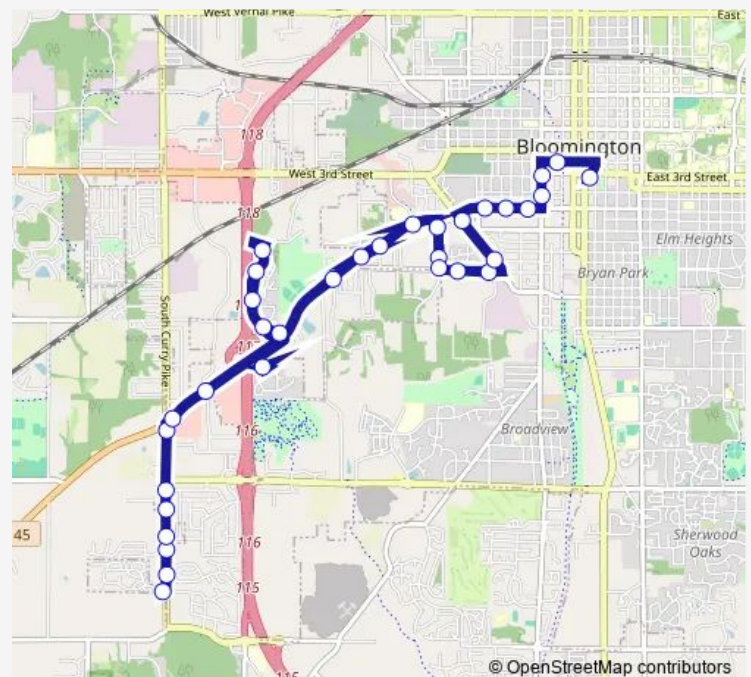

### Route schedule

Transit Center — Heatherwood Park

Monday 07:10-21:10

Tuesday 07:10-21:10

Wednesday 07:10-21:10

Thursday 07:10-21:10

Friday 07:10-21:10

Saturday 08:10-18:10

### Route info

Direction: Transit Center

Stops: 30

Trip Duration: 0 hour 25 min

4w — 4 West Bloomfield Road

Basswood @ Forest Ridge Apts

Leonard Springs & SR 45

Leonard Springs & Stapleton

Leonard Springs & Fairington

Leonard Springs @ Plaza West

Leonard Springs & Maybury Mall

Leonard Springs & Cedar Chase

Leonard Springs & Woodhaven

Heatherwood Park

**Direction**

Heatherwood Park — Transit Center

33 stops

[Open route schedule](#)

Heatherwood Park

Leonard Springs &amp; Woodhaven

Leonard Springs &amp; Cedar Chase

Leonard Springs &amp; Maybury Mall

Woodland Springs Apartments

Leonard Springs &amp; Fairington