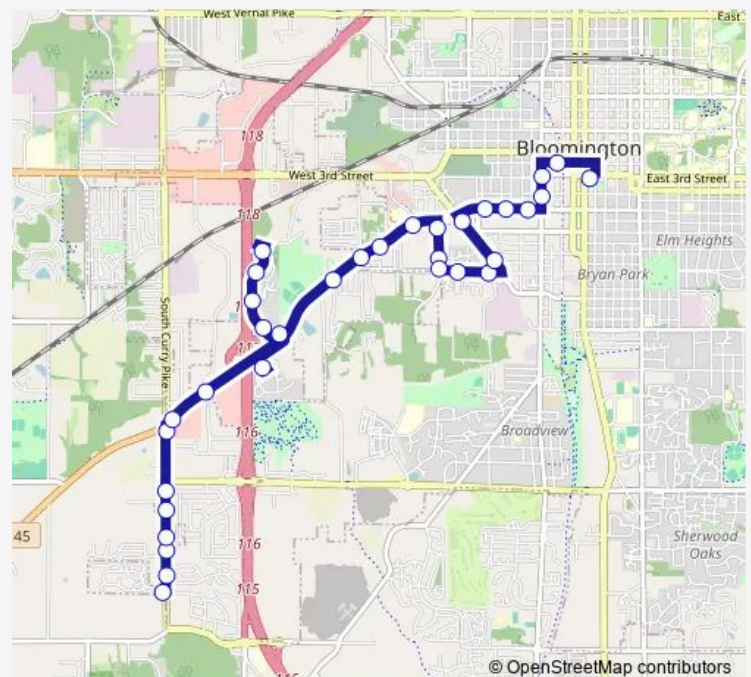

Basswood Apartments

Basswood Dr & Ridge Rd

Basswood & Copper Beach Way

Route schedule

Transit Center — Heatherwood Park

Monday 07:10-21:10

Tuesday 07:10-21:10

Wednesday 07:10-21:10

Thursday 07:10-21:10

Friday 07:10-21:10

Saturday 08:10-18:10

Sunday —

Route info

Direction: Transit Center

Stops: 30

Trip Duration: 0 hour 25 min

4W — 4 West Bloomfield Road

Basswood @ Forest Ridge Apts

Leonard Springs & SR 45

Leonard Springs & Stapleton

Leonard Springs & Fairington

Leonard Springs @ Plaza West

Leonard Springs & Maybury Mall

Leonard Springs & Cedar Chase

Leonard Springs & Woodhaven

Heatherwood Park

Direction

Heatherwood Park — Transit Center

33 stops

[Open route schedule](#)

Heatherwood Park

Leonard Springs & Woodhaven