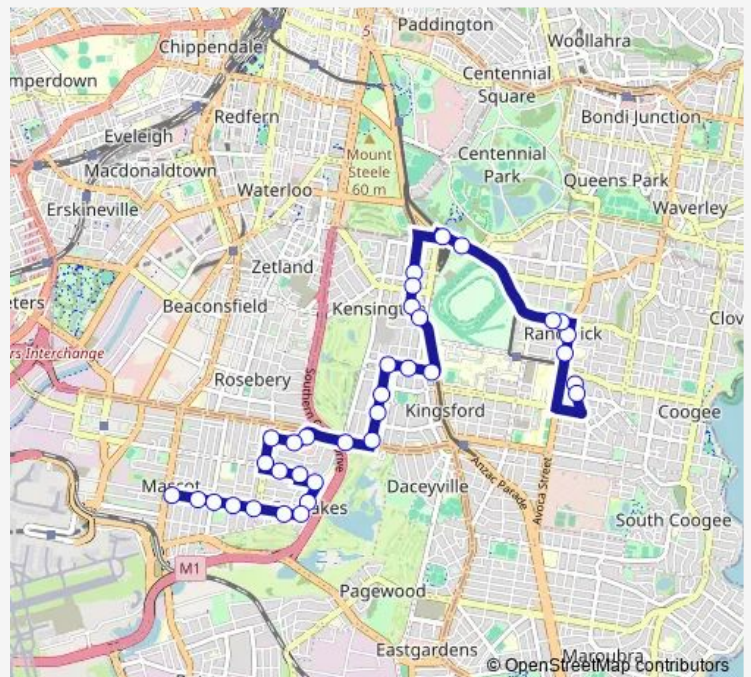

Eastern Av Before Gardeners Rd

Gardeners Rd Opp Tunstall Av

Racecourse Pl Opp Eastlakes Shopping Centre

Jack Munday Reserve, Evans Av

Route schedule

Perouse Rd At Aeolia St — King St Before Botany Rd

Monday 15:19-15:22

Tuesday 15:19-15:22

Wednesday 15:19-15:22

Thursday 15:19-15:22

Friday 15:19-15:22

Saturday —

Sunday —

Route info

Direction: Perouse Rd At Aeolia St

Stops: 34

Trip Duration: 0 hour 37 min

650e — Brigidine College Randwick to Mascot

Evans Av At Maloney St

Maloney St Opp Coward St

George St After Maloney St

George St After St Helena Pde

Lismore St At Florence Av

Florence Av At O'Connor St

Florence Av At King St

King St At St Helena Pde

King St At Maloney St

King St At Hicks Av

L' Estrange Park, King St

King St Opp Wellington St

King St Before Botany Rd