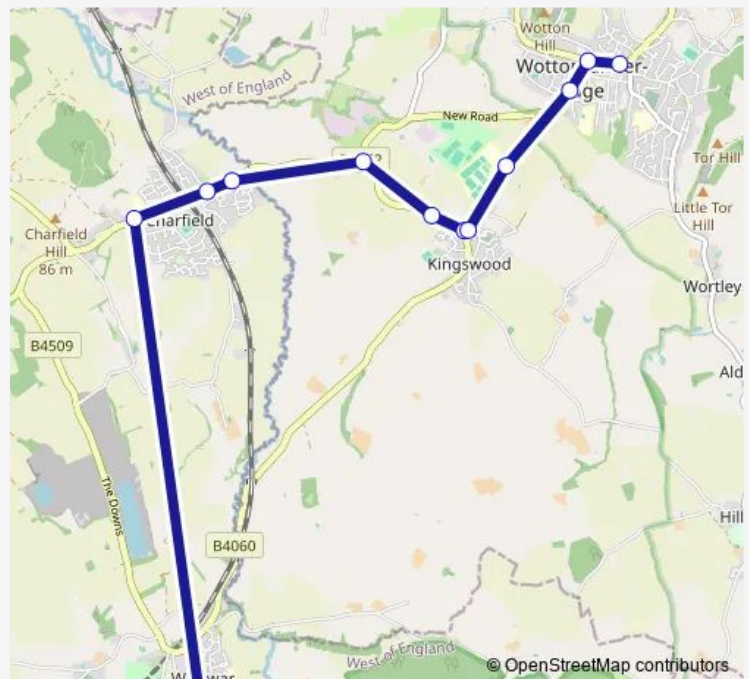

Bus C60 Wickwar - Wotton-under-Edge

[Go to website](#)

Direction

High Street — War Memorial

12 stops

[Open route schedule](#)

High Street

Charfield Primary School

Friday 07:05

Saturday —

Sunday —

Route info

Direction: High Street

Stops: 12

Trip Duration: 0 hour 20 min

■ C60 — Wickwar - Wotton-under-Edge

Direction

War Memorial — High Street

12 stops

[Open route schedule](#)

War Memorial

Garage

Symn Lane

Katharine Lady Berkeley's School

Route schedule

War Memorial — High Street

Monday	17:26
Tuesday	17:26
Wednesday	17:26
Thursday	17:26
Friday	17:26
Saturday	—
Sunday	—

Route info

Direction: War Memorial

Stops: 12

Trip Duration: 0 hour 19 min