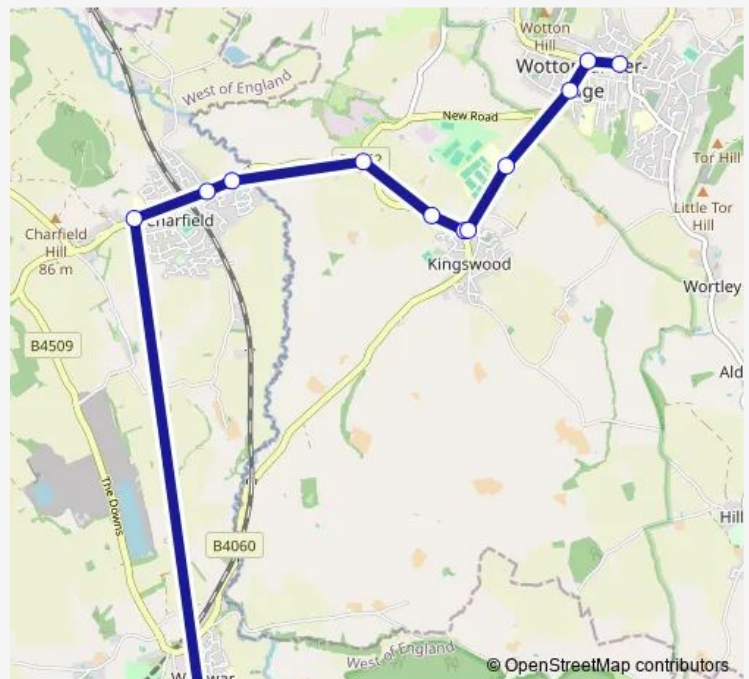

### Direction

High Street — War Memorial

12 stops

[Open route schedule](#)

High Street

Charfield Primary School

Railway Tavern

The Limes

### Route schedule

High Street — War Memorial

Monday 07:05

Tuesday 07:05

Wednesday 07:05

Thursday 07:05

Friday 07:05

Saturday —

### Route info

Direction: High Street

Stops: 12

Trip Duration: 0 hour 20 min

■ C60 — Wickwar - Wotton-under-Edge

BusMaps

**Direction**

War Memorial — High Street

## Route schedule

War Memorial — High Street

Monday 17:26

Tuesday 17:26

Wednesday 17:26

Thursday 17:26

Friday 17:26

Saturday —