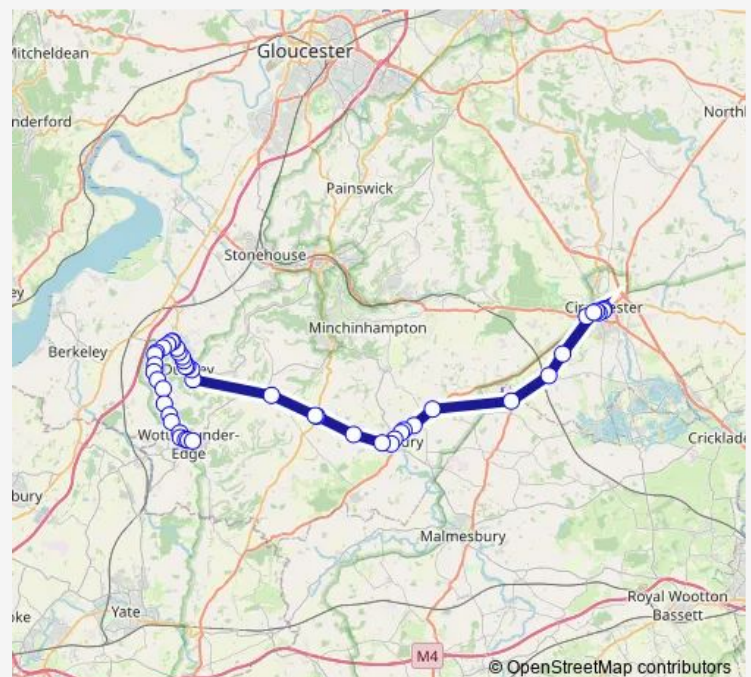

Thursday 12:30-16:05

Friday 12:30-16:05

Saturday —

Sunday —

Route info

Direction: The Forum

Stops: 46

Trip Duration: 1 hour 21 min

■ C60 — Wotton-under-Edge - Cirencester

Uley Road

Sainsbury's

May Lane

Rednock School

Fire Station

Police Station & Courts

Orchard Rise

Route info

Direction: War Memorial

Stops: 43

Trip Duration: 1 hour 24 min

Calcot Manor Hotel

Castle

Charlton Court Farm

The Old School Court