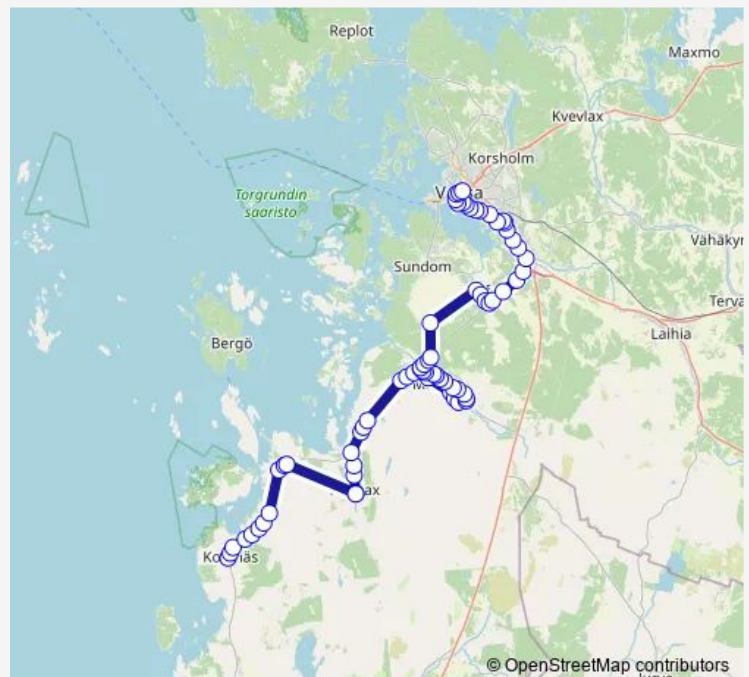

Thursday 06:50

Friday 06:50

Saturday —

Sunday —

Route info

Direction: Korsnäs P

Stops: 70

Trip Duration: 1 hour 40 min

■ Korsnäs - Vaasa

BusMaps

Bränno I

Köpings th I

Maalahti I

Yttermalax

Havras

Daliback E