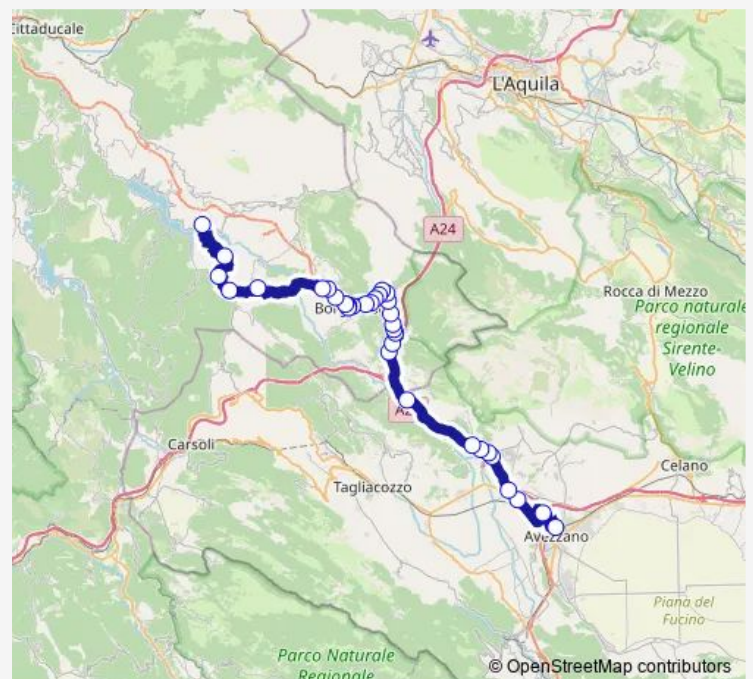

BORGOROSE | San Francesco Vecchio # f8276

BORGOROSE | Via Corvaro (Km 3) # f8277

BORGOROSE | Via Corvaro Via Sport # f8278

BORGOROSE | Corvaro # f8279

BORGOROSE | Via Cicolana Via Rose # f8280

BORGOROSE | Via Cicolana Via Quercia # f8281

### Route schedule

AVEZZANO (AQ) | Stazione FS # f8302 — PETRELLA | Fiumata # f8464

Monday	—
Tuesday	—
Wednesday	—
Thursday	—
Friday	—
Saturday	13:40
Sunday	—

### Route info

Direction: AVEZZANO (AQ) | Stazione FS # f8302

Stops: 36

Trip Duration: 1 hour 15 min

BORGOROSE | Via Cicolana Via Salto Cicolana # f8282

BORGOROSE | Collefegato # f8283

BORGOROSE | Via Roma Via Umberto I # f8284