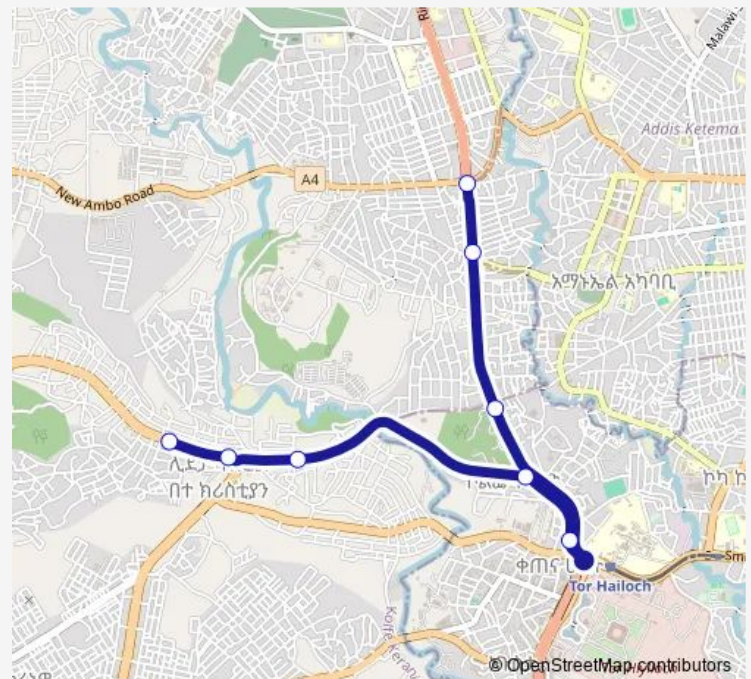

Torhayloch

Holand

Mebrat Haile

18 Mazonia

**Route schedule**

Yeshi Debele — 18 Mazonia

Monday 06:00

Tuesday 06:00

Wednesday 06:00

Thursday 06:00

Friday 06:00

Saturday 06:00

Sunday 06:00

**Route info**

Direction: Yeshi Debele

Stops: 8

Trip Duration: 0 hour 23 min

Tx Kolfa 028 — Yeshi Debele ↔ 18 Mazonia (Minibus)

**Direction**

18 Matoria — Yeshi Debele

7 stops

[Open route schedule](#)

18 Matoria

Mebrat Haile

Holand

Medhanalem

Keranio Adebabay

Kokebe

Yeshi Debele

**Route schedule**

18 Matoria — Yeshi Debele

Monday	06:00
Tuesday	06:00
Wednesday	06:00
Thursday	06:00
Friday	06:00
Saturday	06:00
Sunday	06:00