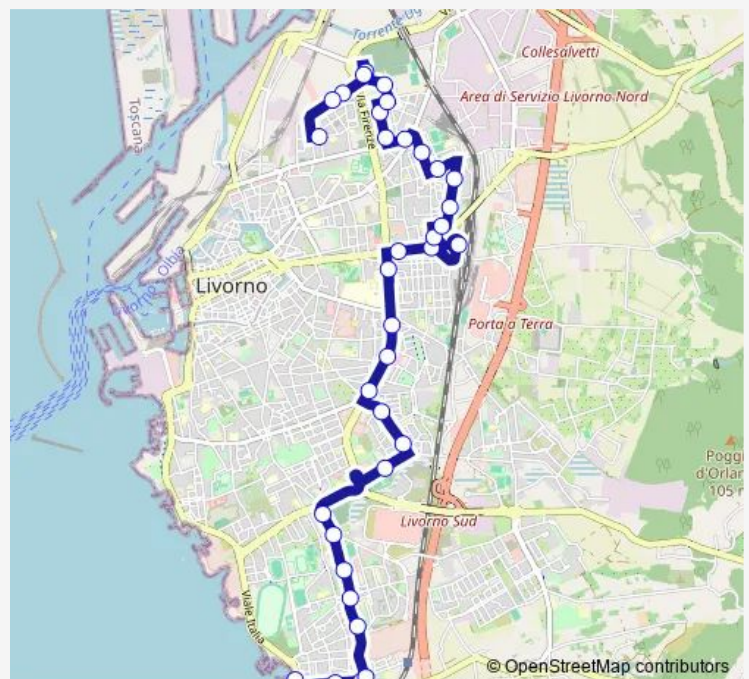

Thursday 07:14-20:01

Friday 07:14-20:01

Saturday 07:14-20:01

Sunday 08:51-19:55

Route info

Direction: V. Stenone

Stops: 29

Trip Duration: 0 hour 35 min

Direction: Ardenza Mare

Stops: 35

Trip Duration: 0 hour 36 min

V. Mastacchi, V. Provinciale Pisana

V. Gobetti, V. Mastacchi

V. Gobetti, V. Gigli - Soppressa

V. Fratelli Gigli

V. Dei Cipressi